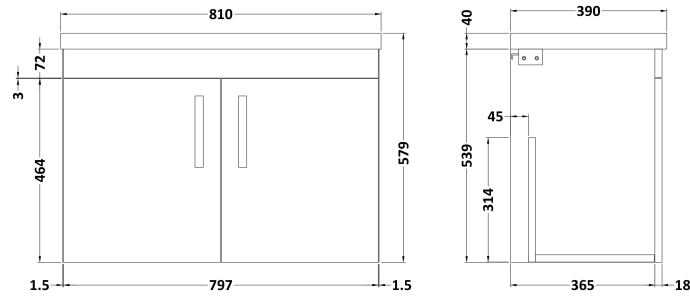

Sales Code: ATH101A

Description: 800 Wh 2-Door Vanity & Basin 1

Packaging Details

Barcode: 5056211817338

Sales Code: MOC355

Description: 800 Wall Hung 2-Door Basin Unit

Product Dimensions

Height (mm):	540
Width (mm):	800
Depth (mm):	383
Nett Weight (kg):	15

Packaging Dimensions

Height (mm):	405
Width (mm):	820
Depth (mm):	560
Gross Weight (kg):	15.5

Packaging Data

Box Colour:	Brown Cardboard Box
Box Qty:	1
Label Size:	100 x 50
Label Colour:	White Label
Label Qty:	2

Sales Code: NVM015

Description: 800 Mid Edged Basin 1 Th

Product Dimensions

Height (mm):	180
Width (mm):	810
Depth (mm):	390
Nett Weight (kg):	15

Packaging Dimensions

Height (mm):	210
Width (mm):	410
Depth (mm):	830
Gross Weight (kg):	15

Packaging Data

Box Colour:	Brown Cardboard Box
Box Qty:	1
Label Size:	100 x 50
Label Colour:	White Label
Label Qty:	2

Outer Box Dimensions (If Applicable)

Height (mm):	
Width (mm):	
Depth (mm):	
Gross Weight (kg):	
Barcode:	5055369043422