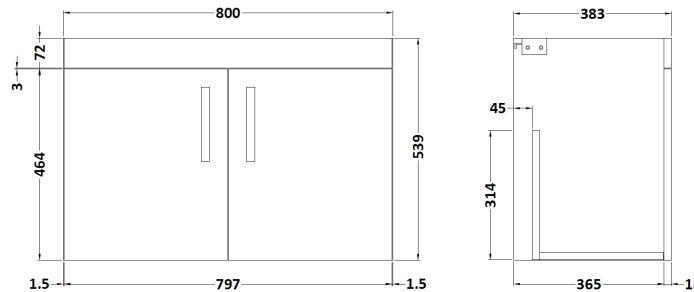

Sales Code: ATH101A

Description: 800 Wh 2-Door Vanity & Basin 1

Packaging Details

Barcode: 5056211817338

Sales Code: MOC355

Description: 800 Wall Hung 2-Door Basin Unit

Product Dimensions

Height (mm):	540
Width (mm):	800
Depth (mm):	383
Nett Weight (kg):	15

Packaging Dimensions

Height (mm):	405
Width (mm):	820
Depth (mm):	560
Gross Weight (kg):	15.5

Packaging Data

Box Colour:	Brown Cardboard Box
Box Qty:	1
Label Size:	100 x 50
Label Colour:	White Label
Label Qty:	2

Sales Code: NVM015

Description: 800 Mid Edged Basin 1 Th

Product Dimensions

Height (mm):	180
Width (mm):	810
Depth (mm):	390
Nett Weight (kg):	15

Packaging Dimensions

Height (mm):	210
Width (mm):	410
Depth (mm):	830
Gross Weight (kg):	15

Packaging Data

Box Colour:	Brown Cardboard Box
Box Qty:	1
Label Size:	100 x 50
Label Colour:	White Label
Label Qty:	2

Outer Box Dimensions (If Applicable)

Height (mm):	
Width (mm):	
Depth (mm):	
Gross Weight (kg):	
Barcode:	5055369043422