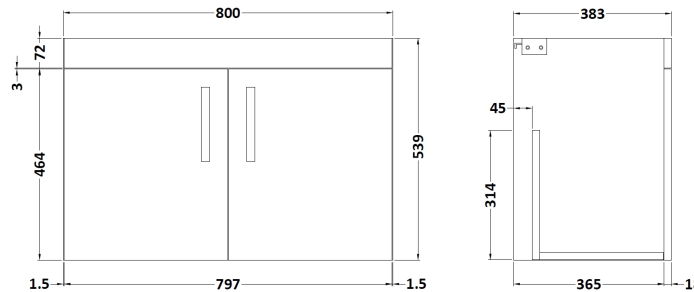

Sales Code: ATH102A

Description: 800 Wh 2-Door Vanity & Basin 1

Packaging Details

Barcode: 5056211817345

Sales Code: MOE155

Description: 800 Wall Hung 2-Door Basin Unit

Product Dimensions

Height (mm):	540
Width (mm):	800
Depth (mm):	383
Nett Weight (kg):	15

Packaging Dimensions

Height (mm):	405
Width (mm):	820
Depth (mm):	560
Gross Weight (kg):	15.5

Packaging Data

Box Colour:	Brown Cardboard Box
Box Qty:	1
Label Size:	0 x 0
Label Colour:	White Label
Label Qty:	0

Sales Code: NVM015

Description: 800 Mid Edged Basin 1 Th

Product Dimensions

Height (mm):	180
Width (mm):	810
Depth (mm):	390
Nett Weight (kg):	15

Packaging Dimensions

Height (mm):	210
Width (mm):	410
Depth (mm):	830
Gross Weight (kg):	15

Packaging Data

Box Colour:	Brown Cardboard Box
Box Qty:	1
Label Size:	100 x 50
Label Colour:	White Label
Label Qty:	2

Outer Box Dimensions (If Applicable)

Height (mm):	
Width (mm):	
Depth (mm):	
Gross Weight (kg):	
Barcode:	5055369043422