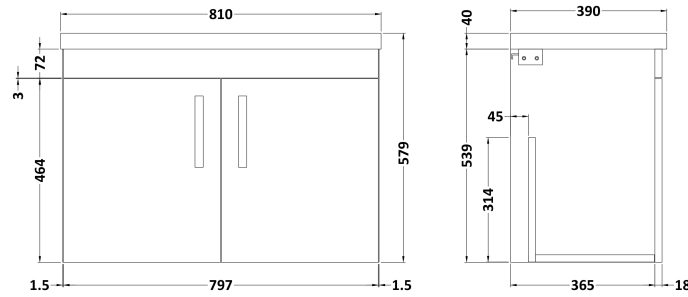

Sales Code: ATH102A

Description: 800 Wh 2-Door Vanity & Basin 1

Packaging Details

Barcode: 5056211817345

Sales Code: MOE155

Description: 800 Wall Hung 2-Door Basin Unit

Product Dimensions

Height (mm):	540
Width (mm):	800
Depth (mm):	383
Nett Weight (kg):	15

Packaging Dimensions

Height (mm):	405
Width (mm):	820
Depth (mm):	560
Gross Weight (kg):	15.5

Packaging Data

Box Colour:	Brown Cardboard Box
Box Qty:	1
Label Size:	0 x 0
Label Colour:	White Label
Label Qty:	0

Sales Code: NVM015

Description: 800 Mid Edged Basin 1 Th

Product Dimensions

Height (mm):	180
Width (mm):	810
Depth (mm):	390
Nett Weight (kg):	15

Packaging Dimensions

Height (mm):	210
Width (mm):	410
Depth (mm):	830
Gross Weight (kg):	15

Packaging Data

Box Colour:	Brown Cardboard Box
Box Qty:	1
Label Size:	100 x 50
Label Colour:	White Label
Label Qty:	2

Outer Box Dimensions (If Applicable)

Height (mm):	
Width (mm):	
Depth (mm):	
Gross Weight (kg):	
Barcode:	5055369043422