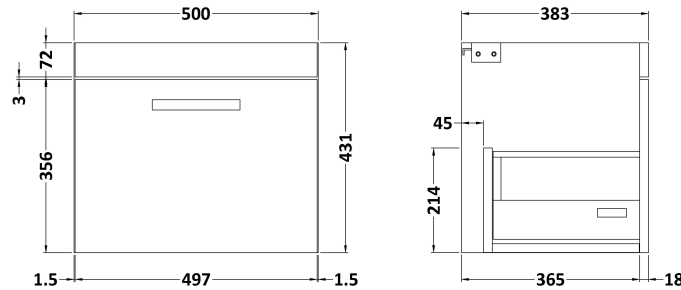

### Product Dimensions

Height (mm):	430
Width (mm):	500
Depth (mm):	383
Nett Weight (kg):	12

### Packaging Dimensions

Height (mm):	450
Width (mm):	520
Depth (mm):	405
Gross Weight (kg):	12.5

### Product Dimensions

Height (mm):	180
Width (mm):	510
Depth (mm):	390
Nett Weight (kg):	10.54

### Packaging Dimensions

Height (mm):	210
Width (mm):	410
Depth (mm):	530
Gross Weight (kg):	10.54