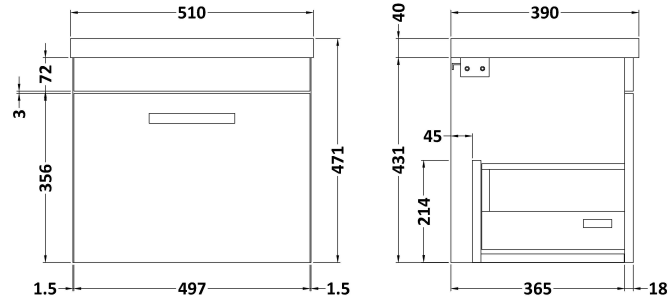

Sales Code: ATH104A

Description: 500 Wh Single Drawer Vanity & Basin 1

Packaging Details

Barcode: 5056211848202