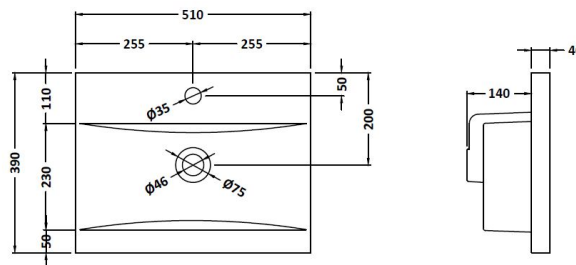

### Product Dimensions

Height (mm):	430
Width (mm):	500
Depth (mm):	383
Nett Weight (kg):	12

### Packaging Dimensions

Height (mm):	450
Width (mm):	520
Depth (mm):	405
Gross Weight (kg):	12.5

### Outer Box Dimensions (If Applicable)

Height (mm):	
Width (mm):	
Depth (mm):	
Gross Weight (kg):	
Barcode:	5056211847892

### Product Dimensions

Height (mm):	180
Width (mm):	510
Depth (mm):	390
Nett Weight (kg):	10.54