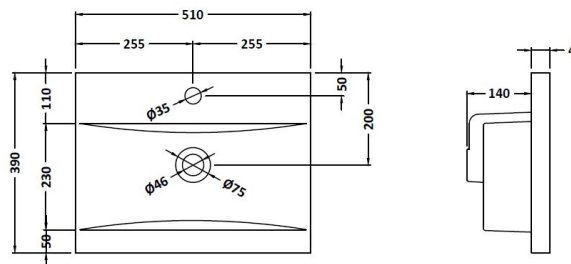

Packaging Dimensions

Height (mm):	560
Width (mm):	520
Depth (mm):	405
Gross Weight (kg):	18

Packaging Data

Box Colour:	Brown Cardboard Box
Box Qty:	1
Label Size:	100 x 50
Label Colour:	White Label
Label Qty:	2

Outer Box Dimensions (If Applicable)

Height (mm):	
Width (mm):	
Depth (mm):	
Gross Weight (kg):	
Barcode:	5056211847908

Product Details

Country of Origin:	China
Fitting Instruction:	No
CE Certification:	N/A
FSC Certified Materials:	Yes
Colour:	Gloss Grey Mist
Construction Method:	Cam & Wood Dowel
Construction Type:	Rigid
Cabinet Finish:	MFC Painted Gloss
Fascia Finish:	Mdf Painted Gloss
Cabinet Thickness (mm):	16
Fascia Thickness (mm):	18
Drawer Included:	Yes
Drawer Type:	80mm High Metal Softclose
No of Shelves:	0
Hinge Type:	Not Applicable
Hinge Included:	Not Applicable
Adjustable Legs:	No, Not Required
Fixings Included:	Yes
Handle Style:	Contemporary
Waste Shroud:	Yes
Handle Included:	Yes, Supplied
Handle Type:	Strap

Sales Code: NVM012

Description: 500 Mid-Edged Basin 1 Th

Product Dimensions

Height (mm):	180
Width (mm):	510
Depth (mm):	390
Nett Weight (kg):	10.54

Packaging Dimensions

Height (mm):	210
Width (mm):	410
Depth (mm):	530
Gross Weight (kg):	10.54

Packaging Data

Box Colour:	Brown Cardboard Box - Printed
Box Qty:	1
Label Size:	100 x 50
Label Colour:	White Label
Label Qty:	2

Outer Box Dimensions (If Applicable)

Height (mm):	
Width (mm):	
Depth (mm):	
Gross Weight (kg):	
Barcode:	5055369043446