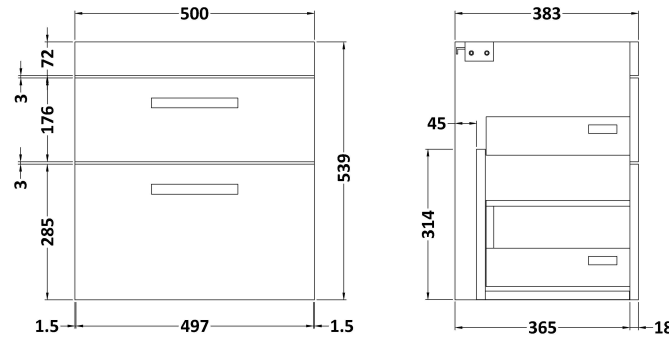

Sales Code: ATH105A

Description: 500 Wh 2-Drawer Vanity & Basin 1

Packaging Details

Barcode: 5056211848233

Sales Code: MOE492

Description: 500 Wall Hung 2-Drawer Basin Unit

Product Dimensions

Height (mm):	538
Width (mm):	500
Depth (mm):	383
Nett Weight (kg):	17.5

Packaging Dimensions

Height (mm):	560
Width (mm):	520
Depth (mm):	405
Gross Weight (kg):	18

Packaging Data

Box Colour:	Brown Cardboard Box
Box Qty:	1
Label Size:	100 x 50
Label Colour:	White Label
Label Qty:	2

Sales Code: NVM012

Description: 500 Mid-Edged Basin 1 Th

Product Dimensions

Height (mm):	180
Width (mm):	510
Depth (mm):	390
Nett Weight (kg):	10.54

Packaging Dimensions

Height (mm):	210
Width (mm):	410
Depth (mm):	530
Gross Weight (kg):	10.54

Packaging Data

Box Colour:	Brown Cardboard Box - Printed
Box Qty:	1
Label Size:	100 x 50
Label Colour:	White Label
Label Qty:	2

Outer Box Dimensions (If Applicable)

Height (mm):	
Width (mm):	
Depth (mm):	
Gross Weight (kg):	
Barcode:	5055369043446