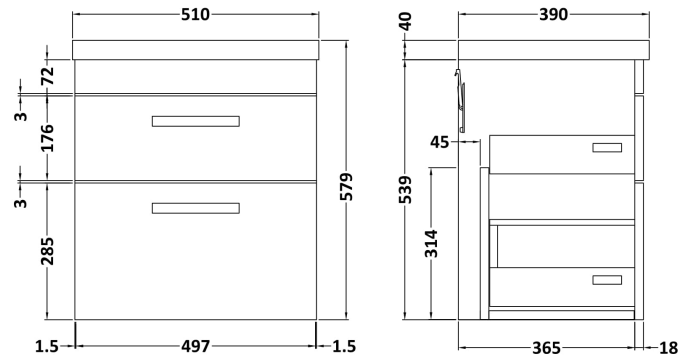

Sales Code: ATH105A

Description: 500 Wh 2-Drawer Vanity & Basin 1

Packaging Details

Barcode: 5056211848233

Sales Code: MOE492

Description: 500 Wall Hung 2-Drawer Basin Unit

Product Dimensions

Height (mm):	538
Width (mm):	500
Depth (mm):	383
Nett Weight (kg):	17.5

Packaging Dimensions

Height (mm):	560
Width (mm):	520
Depth (mm):	405
Gross Weight (kg):	18

Packaging Data

Box Colour:	Brown Cardboard Box
Box Qty:	1
Label Size:	100 x 50
Label Colour:	White Label
Label Qty:	2

Sales Code: NVM012

Description: 500 Mid-Edged Basin 1 Th

Product Dimensions

Height (mm):	180
Width (mm):	510
Depth (mm):	390
Nett Weight (kg):	10.54

Packaging Dimensions

Height (mm):	210
Width (mm):	410
Depth (mm):	530
Gross Weight (kg):	10.54

Packaging Data

Box Colour:	Brown Cardboard Box - Printed
Box Qty:	1
Label Size:	100 x 50
Label Colour:	White Label
Label Qty:	2

Outer Box Dimensions (If Applicable)

Height (mm):	
Width (mm):	
Depth (mm):	
Gross Weight (kg):	
Barcode:	5055369043446