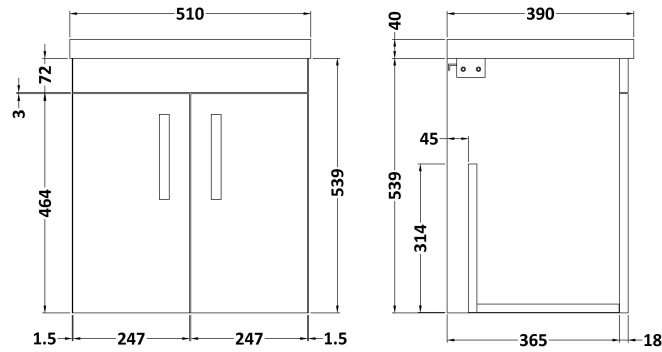

Sales Code: ATH106A

Description: 500 Wh 2-Door Vanity & Basin 1

Packaging Details

Barcode: 5056211848264