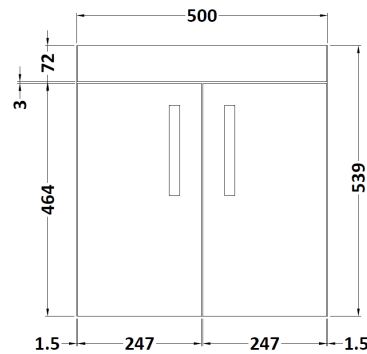

### Product Dimensions

Height (mm):	540
Width (mm):	500
Depth (mm):	383
Nett Weight (kg):	11

### Packaging Dimensions

Height (mm):	405
Width (mm):	520
Depth (mm):	560
Gross Weight (kg):	11.5

### Product Dimensions

Height (mm):	180
Width (mm):	510
Depth (mm):	390
Nett Weight (kg):	10.54

### Packaging Dimensions

Height (mm):	210
Width (mm):	410
Depth (mm):	530
Gross Weight (kg):	10.54