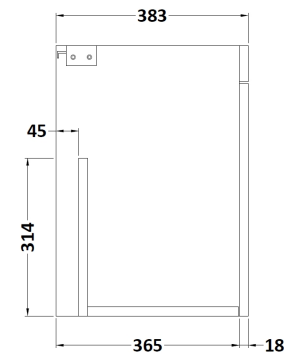

### Product Dimensions

Height (mm):	540
Width (mm):	500
Depth (mm):	383
Nett Weight (kg):	11

### Packaging Dimensions

Height (mm):	405
Width (mm):	520
Depth (mm):	560
Gross Weight (kg):	11.5

### Product Dimensions

Height (mm):	180
Width (mm):	510
Depth (mm):	390
Nett Weight (kg):	10.54

### Packaging Dimensions

Height (mm):	210
Width (mm):	410
Depth (mm):	530
Gross Weight (kg):	10.54