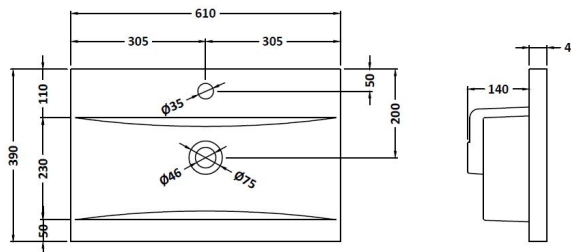

Packaging Dimensions

Height (mm):	405
Width (mm):	620
Depth (mm):	885
Gross Weight (kg):	21.5

Packaging Data

Box Colour:	Brown Cardboard Box
Box Qty:	1
Label Size:	100 x 50
Label Colour:	White Label
Label Qty:	2

Outer Box Dimensions (If Applicable)

Height (mm):	
Width (mm):	
Depth (mm):	
Gross Weight (kg):	
Barcode:	5056211847922

Product Details

Country of Origin:	China
Fitting Instruction:	No
CE Certification:	N/A
FSC Certified Materials:	Yes
Colour:	Gloss Grey Mist
Construction Method:	Cam & Wood Dowel
Construction Type:	Rigid
Cabinet Finish:	MFC Painted Gloss
Fascia Finish:	Mdf Painted Gloss
Cabinet Thickness (mm):	16
Fascia Thickness (mm):	18
Drawer Included:	No
Drawer Type:	Not Applicable
No of Shelves:	1
Hinge Type:	95 Degree Clip-On Soft Close
Hinge Included:	Yes, Supplied
Adjustable Legs:	No, Not Required
Fixings Included:	Yes
Handle Style:	Contemporary
Waste Shroud:	No
Handle Included:	Yes, Supplied
Handle Type:	Strap

Sales Code: NVM013

Description: 600 Mid-Edged Basin 1 Th

Product Dimensions

Height (mm):	180
Width (mm):	610
Depth (mm):	390
Nett Weight (kg):	11

Packaging Dimensions

Height (mm):	200
Width (mm):	410
Depth (mm):	630
Gross Weight (kg):	11

Packaging Data

Box Colour:	Brown Cardboard Box - Printed
Box Qty:	1
Label Size:	100 x 50
Label Colour:	White Label
Label Qty:	2

Outer Box Dimensions (If Applicable)

Height (mm):	
Width (mm):	
Depth (mm):	
Gross Weight (kg):	
Barcode:	5055369043415