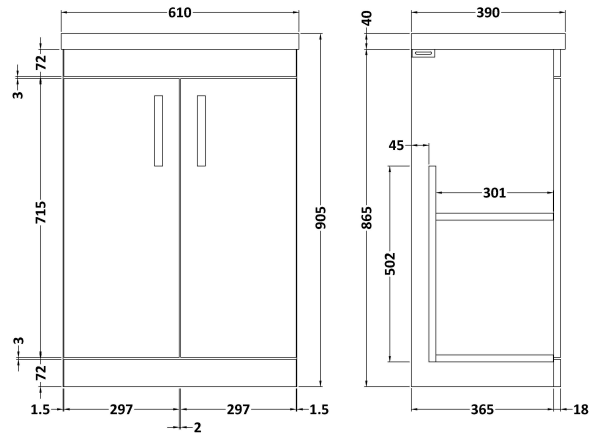

Sales Code: ATH107A

Description: 600 Fs 2-Door Vanity & Basin 1

Packaging Details

Barcode: 5056211848295

Sales Code: MOE403

Description: 600 Floor Standing 2-Door Basin Unit

Product Dimensions

Height (mm):	865
Width (mm):	600
Depth (mm):	383
Nett Weight (kg):	21

Packaging Dimensions

Height (mm):	405
Width (mm):	620
Depth (mm):	885
Gross Weight (kg):	21.5

Packaging Data

Box Colour:	Brown Cardboard Box
Box Qty:	1
Label Size:	100 x 50
Label Colour:	White Label
Label Qty:	2

Sales Code: NVM013

Description: 600 Mid-Edged Basin 1 Th

Product Dimensions

Height (mm):	180
Width (mm):	610
Depth (mm):	390
Nett Weight (kg):	11

Packaging Dimensions

Height (mm):	200
Width (mm):	410
Depth (mm):	630
Gross Weight (kg):	11

Packaging Data

Box Colour:	Brown Cardboard Box - Printed
Box Qty:	1
Label Size:	100 x 50
Label Colour:	White Label
Label Qty:	2

Outer Box Dimensions (If Applicable)

Height (mm):	
Width (mm):	
Depth (mm):	
Gross Weight (kg):	
Barcode:	5055369043415