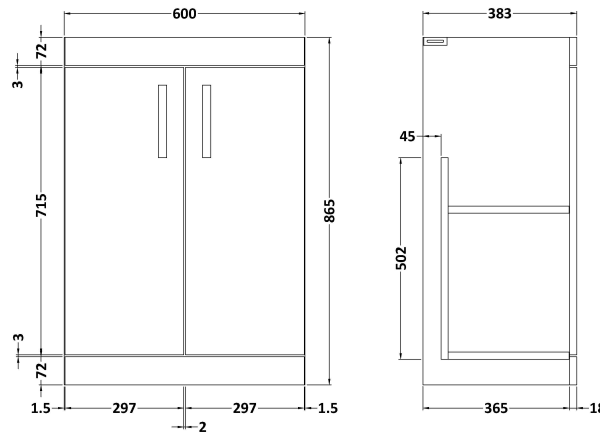

Sales Code: ATH107A

Description: 600 Fs 2-Door Vanity & Basin 1

Packaging Details

Barcode: 5056211848295

Sales Code: MOE403

Description: 600 Floor Standing 2-Door Basin Unit

Product Dimensions

Height (mm):	865
Width (mm):	600
Depth (mm):	383
Nett Weight (kg):	21

Packaging Dimensions

Height (mm):	405
Width (mm):	620
Depth (mm):	885
Gross Weight (kg):	21.5

Packaging Data

Box Colour:	Brown Cardboard Box
Box Qty:	1
Label Size:	100 x 50
Label Colour:	White Label
Label Qty:	2

Sales Code: NVM013

Description: 600 Mid-Edged Basin 1 Th

Product Dimensions

Height (mm):	180
Width (mm):	610
Depth (mm):	390
Nett Weight (kg):	11

Packaging Dimensions

Height (mm):	200
Width (mm):	410
Depth (mm):	630
Gross Weight (kg):	11

Packaging Data

Box Colour:	Brown Cardboard Box - Printed
Box Qty:	1
Label Size:	100 x 50
Label Colour:	White Label
Label Qty:	2

Outer Box Dimensions (If Applicable)

Height (mm):	
Width (mm):	
Depth (mm):	
Gross Weight (kg):	
Barcode:	5055369043415