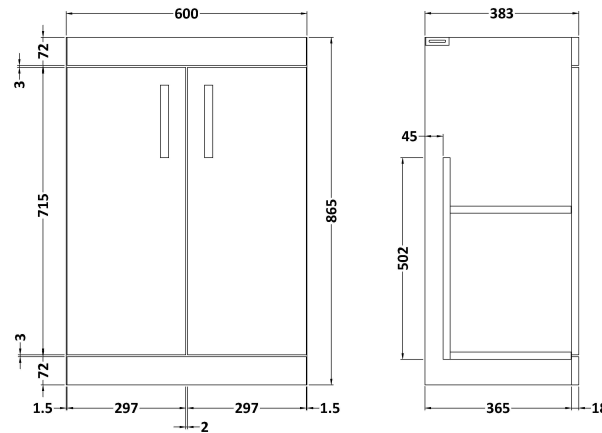

Sales Code: ATH107F

Description: 1200 Fs 4-Door Vanity & Double Basin

Packaging Details

Barcode: 5056211888895

Sales Code: MOE403

Description: 600 Floor Standing 2-Door Basin Unit

Product Dimensions

Height (mm):	865
Width (mm):	600
Depth (mm):	383
Nett Weight (kg):	21

Packaging Dimensions

Height (mm):	405
Width (mm):	620
Depth (mm):	885
Gross Weight (kg):	21.5

Packaging Data

Box Colour:	Brown Cardboard Box
Box Qty:	1
Label Size:	100 x 50
Label Colour:	White Label
Label Qty:	2

Sales Code: CBM424

Description: Double Ceramic Basin 1208X392

Product Dimensions

Height (mm):	390
Width (mm):	1205
Depth (mm):	175
Nett Weight (kg):	27

Packaging Dimensions

Height (mm):	205
Width (mm):	1270
Depth (mm):	510
Gross Weight (kg):	27

Packaging Data

Box Colour:	Brown Cardboard Box - Printed
Box Qty:	1
Label Size:	100 x 50
Label Colour:	White Label
Label Qty:	2

Outer Box Dimensions (If Applicable)

Height (mm):	
Width (mm):	
Depth (mm):	
Gross Weight (kg):	
Barcode:	5056211875826