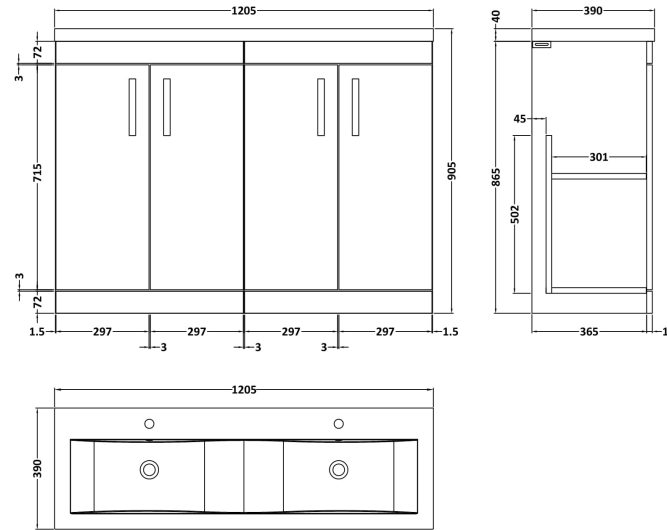

Sales Code: ATH107F

Description: 1200 Fs 4-Door Vanity & Double Basin

Packaging Details

Barcode: 5056211888895

Sales Code: MOE403

Description: 600 Floor Standing 2-Door Basin Unit

Product Dimensions

Height (mm):	865
Width (mm):	600
Depth (mm):	383
Nett Weight (kg):	21

Packaging Dimensions

Height (mm):	405
Width (mm):	620
Depth (mm):	885
Gross Weight (kg):	21.5

Packaging Data

Box Colour:	Brown Cardboard Box
Box Qty:	1
Label Size:	100 x 50
Label Colour:	White Label
Label Qty:	2

Outer Box Dimensions (If Applicable)

Height (mm):	
Width (mm):	
Depth (mm):	
Gross Weight (kg):	
Barcode:	5056211847922

Product Details

Country of Origin:	China
Fitting Instruction:	No
CE Certification:	N/A
FSC Certified Materials:	Yes
Colour:	Gloss Grey Mist
Construction Method:	Cam & Wood Dowel
Construction Type:	Rigid
Cabinet Finish:	MFC Painted Gloss
Fascia Finish:	Mdf Painted Gloss
Cabinet Thickness (mm):	16
Fascia Thickness (mm):	18
Drawer Included:	No
Drawer Type:	Not Applicable
No of Shelves:	1
Hinge Type:	95 Degree Clip-On Soft Close
Hinge Included:	Yes, Supplied
Adjustable Legs:	No, Not Required
Fixings Included:	Yes
Handle Style:	Contemporary
Waste Shroud:	No
Handle Included:	Yes, Supplied
Handle Type:	Strap

Sales Code: CBM424

Description: Double Ceramic Basin 1208X392

Product Dimensions

Height (mm):	390
Width (mm):	1205
Depth (mm):	175
Nett Weight (kg):	27

Packaging Dimensions

Height (mm):	205
Width (mm):	1270
Depth (mm):	510
Gross Weight (kg):	27