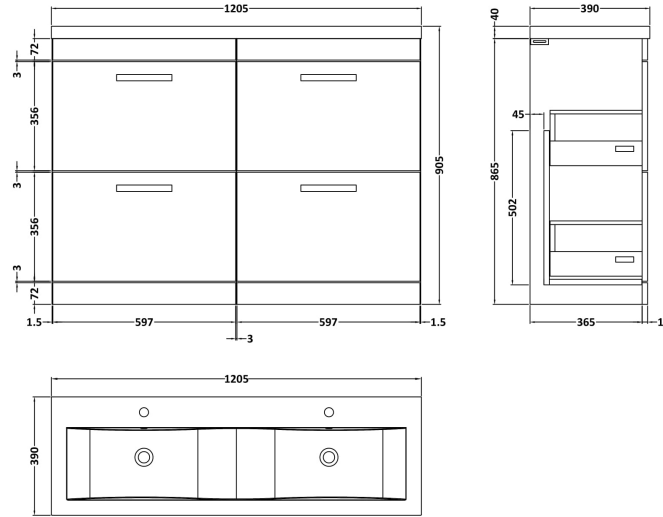

Sales Code: ATH108F

Description: 1200 Fs 4-Drawer Vanity & Double Basin

Packaging Details

Barcode: 5056211888901

Sales Code: MOE433

Description: 600 Floor Standing 2-Drawer Basin Unit

Product Dimensions

Height (mm):	865
Width (mm):	600
Depth (mm):	383
Nett Weight (kg):	26

Packaging Dimensions

Height (mm):	885
Width (mm):	620
Depth (mm):	405
Gross Weight (kg):	26.5

Packaging Data

Box Colour:	Brown Cardboard Box
Box Qty:	1
Label Size:	100 x 50
Label Colour:	White Label
Label Qty:	2

Outer Box Dimensions (If Applicable)

Height (mm):	
Width (mm):	
Depth (mm):	
Gross Weight (kg):	
Barcode:	5056211847939

Product Details

Country of Origin:	China
Fitting Instruction:	No
CE Certification:	N/A
FSC Certified Materials:	Yes
Colour:	Gloss Grey Mist
Construction Method:	Cam & Wood Dowel
Construction Type:	Rigid
Cabinet Finish:	MFC Painted Gloss
Fascia Finish:	Mdf Painted Gloss
Cabinet Thickness (mm):	16
Fascia Thickness (mm):	18
Drawer Included:	Yes
Drawer Type:	80mm High Metal Softclose
No of Shelves:	0
Hinge Type:	Not Applicable
Hinge Included:	Not Applicable
Adjustable Legs:	No, Not Required
Fixings Included:	Yes
Handle Style:	Contemporary
Waste Shroud:	Yes
Handle Included:	Yes, Supplied
Handle Type:	Strap

Sales Code: CBM424

Description: Double Ceramic Basin 1208X392

Product Dimensions

Height (mm):	390
Width (mm):	1205
Depth (mm):	175
Nett Weight (kg):	27

Packaging Dimensions

Height (mm):	205
Width (mm):	1270
Depth (mm):	510
Gross Weight (kg):	27