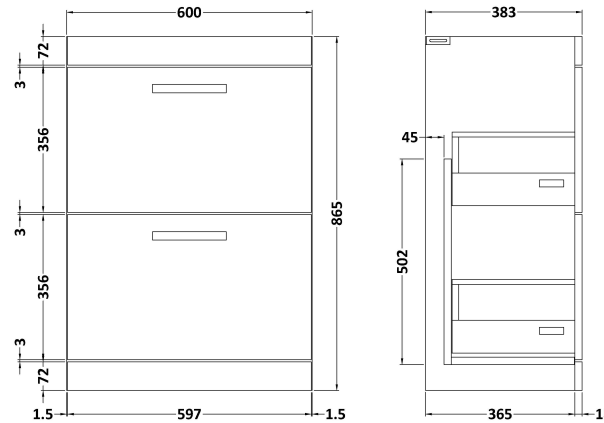

Sales Code: ATH108F

Description: 1200 Fs 4-Drawer Vanity & Double Basin

Packaging Details

Barcode: 5056211888901

Sales Code: MOE433

Description: 600 Floor Standing 2-Drawer Basin Unit

Product Dimensions

Height (mm):	865
Width (mm):	600
Depth (mm):	383
Nett Weight (kg):	26

Packaging Dimensions

Height (mm):	885
Width (mm):	620
Depth (mm):	405
Gross Weight (kg):	26.5

Packaging Data

Box Colour:	Brown Cardboard Box
Box Qty:	1
Label Size:	100 x 50
Label Colour:	White Label
Label Qty:	2

Sales Code: CBM424

Description: Double Ceramic Basin 1208X392

Product Dimensions

Height (mm):	390
Width (mm):	1205
Depth (mm):	175
Nett Weight (kg):	27

Packaging Dimensions

Height (mm):	205
Width (mm):	1270
Depth (mm):	510
Gross Weight (kg):	27

Packaging Data

Box Colour:	Brown Cardboard Box - Printed
Box Qty:	1
Label Size:	100 x 50
Label Colour:	White Label
Label Qty:	2

Outer Box Dimensions (If Applicable)

Height (mm):	
Width (mm):	
Depth (mm):	
Gross Weight (kg):	
Barcode:	5056211875826