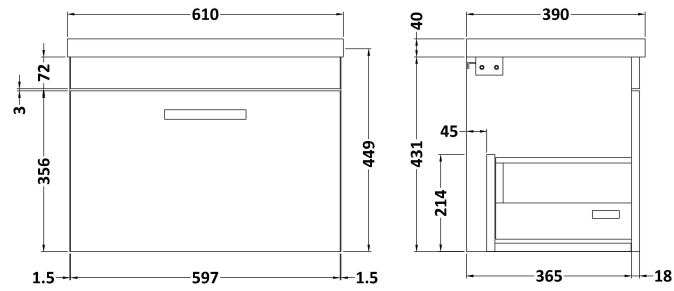

Sales Code: ATH109A

Description: 600 Wh Single Drawer Vanity & Basin 1

Packaging Details

Barcode: 5056211848370

Sales Code: MOE483

Description: 600 Wall Hung Single Drawer Basin Unit

Product Dimensions

Height (mm):	430
Width (mm):	600
Depth (mm):	383
Nett Weight (kg):	13

Packaging Dimensions

Height (mm):	450
Width (mm):	620
Depth (mm):	405
Gross Weight (kg):	13.5

Packaging Data

Box Colour:	Brown Cardboard Box
Box Qty:	1
Label Size:	100 x 50
Label Colour:	White Label
Label Qty:	2

Sales Code: NVM013

Description: 600 Mid-Edged Basin 1 Th

Product Dimensions

Height (mm):	180
Width (mm):	610
Depth (mm):	390
Nett Weight (kg):	11

Packaging Dimensions

Height (mm):	200
Width (mm):	410
Depth (mm):	630
Gross Weight (kg):	11

Packaging Data

Box Colour:	Brown Cardboard Box - Printed
Box Qty:	1
Label Size:	100 x 50
Label Colour:	White Label
Label Qty:	2

Outer Box Dimensions (If Applicable)

Height (mm):	
Width (mm):	
Depth (mm):	
Gross Weight (kg):	
Barcode:	5055369043415