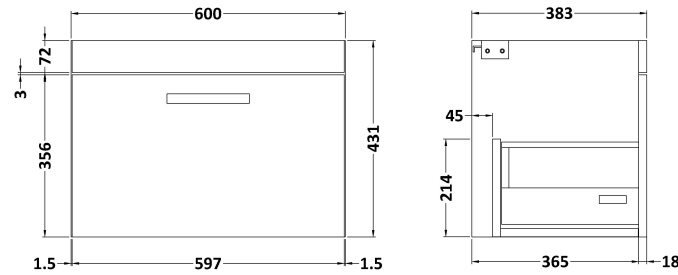

Sales Code: ATH109A

Description: 600 Wh Single Drawer Vanity & Basin 1

Packaging Details

Barcode: 5056211848370

Sales Code: MOE483

Description: 600 Wall Hung Single Drawer Basin Unit

Product Dimensions

Height (mm):	430
Width (mm):	600
Depth (mm):	383
Nett Weight (kg):	13

Packaging Dimensions

Height (mm):	450
Width (mm):	620
Depth (mm):	405
Gross Weight (kg):	13.5

Packaging Data

Box Colour:	Brown Cardboard Box
Box Qty:	1
Label Size:	100 x 50
Label Colour:	White Label
Label Qty:	2

Sales Code: NVM013

Description: 600 Mid-Edged Basin 1 Th

Product Dimensions

Height (mm):	180
Width (mm):	610
Depth (mm):	390
Nett Weight (kg):	11

Packaging Dimensions

Height (mm):	200
Width (mm):	410
Depth (mm):	630
Gross Weight (kg):	11

Packaging Data

Box Colour:	Brown Cardboard Box - Printed
Box Qty:	1
Label Size:	100 x 50
Label Colour:	White Label
Label Qty:	2

Outer Box Dimensions (If Applicable)

Height (mm):	
Width (mm):	
Depth (mm):	
Gross Weight (kg):	
Barcode:	5055369043415