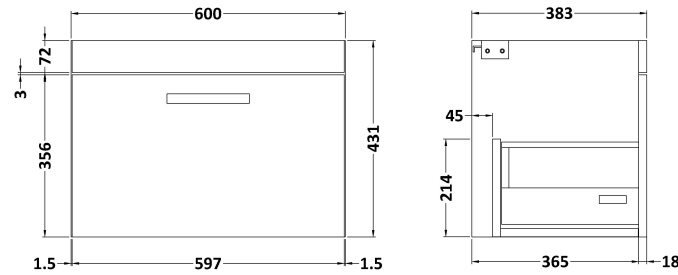

Sales Code: ATH109F

Description: 1200 Wh 2-Drawer Vanity & Double Basin

Packaging Details

Barcode: 5056211888918

Sales Code: MOE483

Description: 600 Wall Hung Single Drawer Basin Unit

Product Dimensions

Height (mm):	430
Width (mm):	600
Depth (mm):	383
Nett Weight (kg):	13

Packaging Dimensions

Height (mm):	450
Width (mm):	620
Depth (mm):	405
Gross Weight (kg):	13.5

Packaging Data

Box Colour:	Brown Cardboard Box
Box Qty:	1
Label Size:	100 x 50
Label Colour:	White Label
Label Qty:	2

Sales Code: CBM424

Description: Double Ceramic Basin 1208X392

Product Dimensions

Height (mm):	390
Width (mm):	1205
Depth (mm):	175
Nett Weight (kg):	27

Packaging Dimensions

Height (mm):	205
Width (mm):	1270
Depth (mm):	510
Gross Weight (kg):	27

Packaging Data

Box Colour:	Brown Cardboard Box - Printed
Box Qty:	1
Label Size:	100 x 50
Label Colour:	White Label
Label Qty:	2

Outer Box Dimensions (If Applicable)

Height (mm):	
Width (mm):	
Depth (mm):	
Gross Weight (kg):	
Barcode:	5056211875826