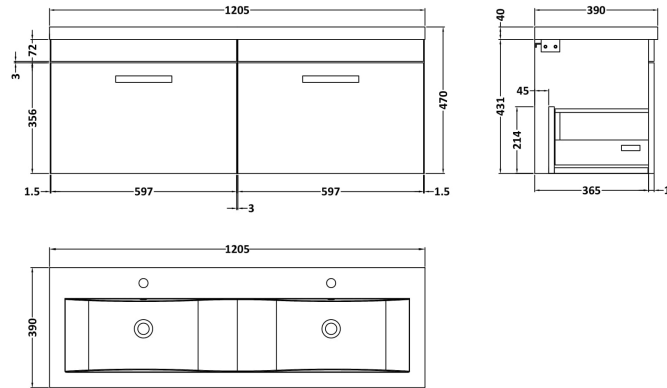

Sales Code: ATH109F

Description: 1200 Wh 2-Drawer Vanity & Double Basin

Packaging Details

Barcode: 5056211888918

Sales Code: MOE483

Description: 600 Wall Hung Single Drawer Basin Unit

Product Dimensions

Height (mm):	430
Width (mm):	600
Depth (mm):	383
Nett Weight (kg):	13

Packaging Dimensions

Height (mm):	450
Width (mm):	620
Depth (mm):	405
Gross Weight (kg):	13.5

Packaging Data

Box Colour:	Brown Cardboard Box
Box Qty:	1
Label Size:	100 x 50
Label Colour:	White Label
Label Qty:	2

Outer Box Dimensions (If Applicable)

Height (mm):	
Width (mm):	
Depth (mm):	
Gross Weight (kg):	
Barcode:	5056211847946

Product Details

Country of Origin:	China
Fitting Instruction:	No
CE Certification:	N/A
FSC Certified Materials:	Yes
Colour:	Gloss Grey Mist
Construction Method:	Cam & Wood Dowel
Construction Type:	Rigid
Cabinet Finish:	MFC Painted Gloss
Fascia Finish:	Mdf Painted Gloss
Cabinet Thickness (mm):	16
Fascia Thickness (mm):	18
Drawer Included:	Yes
Drawer Type:	80mm High Metal Softclose
No of Shelves:	0
Hinge Type:	Not Applicable
Hinge Included:	Not Applicable
Adjustable Legs:	No, Not Required
Fixings Included:	Yes
Handle Style:	Contemporary
Waste Shroud:	Yes
Handle Included:	Yes, Supplied
Handle Type:	Strap

Sales Code: CBM424

Description: Double Ceramic Basin 1208X392

Product Dimensions

Height (mm):	390
Width (mm):	1205
Depth (mm):	175
Nett Weight (kg):	27

Packaging Dimensions

Height (mm):	205
Width (mm):	1270
Depth (mm):	510
Gross Weight (kg):	27