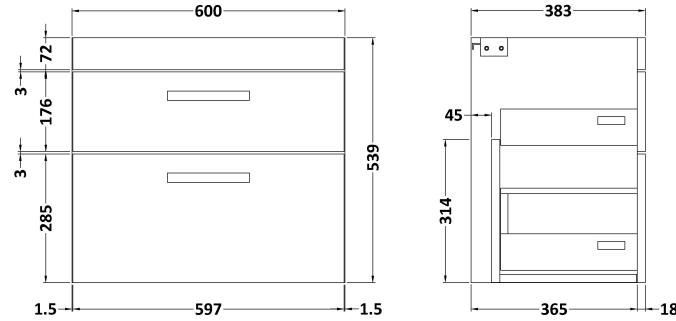

Sales Code: ATH110A

Description: 600 Wh 2-Drawer Vanity & Basin 1

Packaging Details

Barcode: 5056211848417

Sales Code: MOE493

Description: 600 Wall Hung 2-Drawer Basin Unit

Product Dimensions

Height (mm):	538
Width (mm):	600
Depth (mm):	383
Nett Weight (kg):	20.5

Packaging Dimensions

Height (mm):	560
Width (mm):	620
Depth (mm):	405
Gross Weight (kg):	21

Packaging Data

Box Colour:	Brown Cardboard Box
Box Qty:	1
Label Size:	100 x 50
Label Colour:	White Label
Label Qty:	2

Sales Code: NVM013

Description: 600 Mid-Edged Basin 1 Th

Product Dimensions

Height (mm):	180
Width (mm):	610
Depth (mm):	390
Nett Weight (kg):	11

Packaging Dimensions

Height (mm):	200
Width (mm):	410
Depth (mm):	630
Gross Weight (kg):	11

Packaging Data

Box Colour:	Brown Cardboard Box - Printed
Box Qty:	1
Label Size:	100 x 50
Label Colour:	White Label
Label Qty:	2

Outer Box Dimensions (If Applicable)

Height (mm):	
Width (mm):	
Depth (mm):	
Gross Weight (kg):	
Barcode:	5055369043415