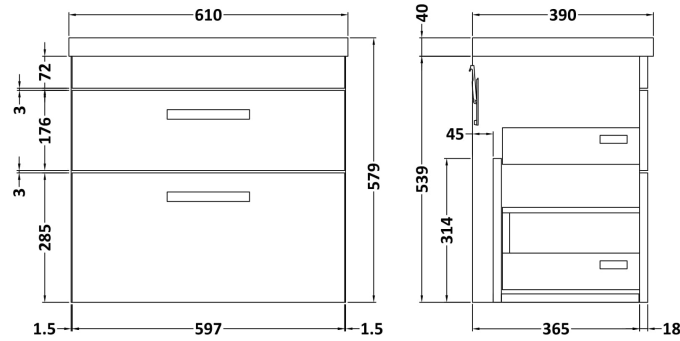

Sales Code: ATH110A

Description: 600 Wh 2-Drawer Vanity & Basin 1

Packaging Details

Barcode: 5056211848417

Sales Code: MOE493

Description: 600 Wall Hung 2-Drawer Basin Unit

Product Dimensions

Height (mm):	538
Width (mm):	600
Depth (mm):	383
Nett Weight (kg):	20.5

Packaging Dimensions

Height (mm):	560
Width (mm):	620
Depth (mm):	405
Gross Weight (kg):	21

Packaging Data

Box Colour:	Brown Cardboard Box
Box Qty:	1
Label Size:	100 x 50
Label Colour:	White Label
Label Qty:	2

Sales Code: NVM013

Description: 600 Mid-Edged Basin 1 Th

Product Dimensions

Height (mm):	180
Width (mm):	610
Depth (mm):	390
Nett Weight (kg):	11

Packaging Dimensions

Height (mm):	200
Width (mm):	410
Depth (mm):	630
Gross Weight (kg):	11

Packaging Data

Box Colour:	Brown Cardboard Box - Printed
Box Qty:	1
Label Size:	100 x 50
Label Colour:	White Label
Label Qty:	2

Outer Box Dimensions (If Applicable)

Height (mm):	
Width (mm):	
Depth (mm):	
Gross Weight (kg):	
Barcode:	5055369043415