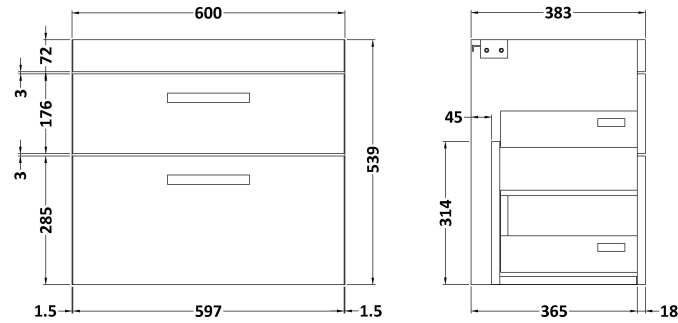

Sales Code: ATH110F

Description: 1200 Wh 4-Drawer Vanity & Double Basin

Packaging Details

Barcode: 5056211888925

Sales Code: MOE493

Description: 600 Wall Hung 2-Drawer Basin Unit

Product Dimensions

Height (mm):	538
Width (mm):	600
Depth (mm):	383
Nett Weight (kg):	20.5

Packaging Dimensions

Height (mm):	560
Width (mm):	620
Depth (mm):	405
Gross Weight (kg):	21

Packaging Data

Box Colour:	Brown Cardboard Box
Box Qty:	1
Label Size:	100 x 50
Label Colour:	White Label
Label Qty:	2

Sales Code: CBM424

Description: Double Ceramic Basin 1208X392

Product Dimensions

Height (mm):	390
Width (mm):	1205
Depth (mm):	175
Nett Weight (kg):	27

Packaging Dimensions

Height (mm):	205
Width (mm):	1270
Depth (mm):	510
Gross Weight (kg):	27

Packaging Data

Box Colour:	Brown Cardboard Box - Printed
Box Qty:	1
Label Size:	100 x 50
Label Colour:	White Label
Label Qty:	2

Outer Box Dimensions (If Applicable)

Height (mm):	
Width (mm):	
Depth (mm):	
Gross Weight (kg):	
Barcode:	5056211875826