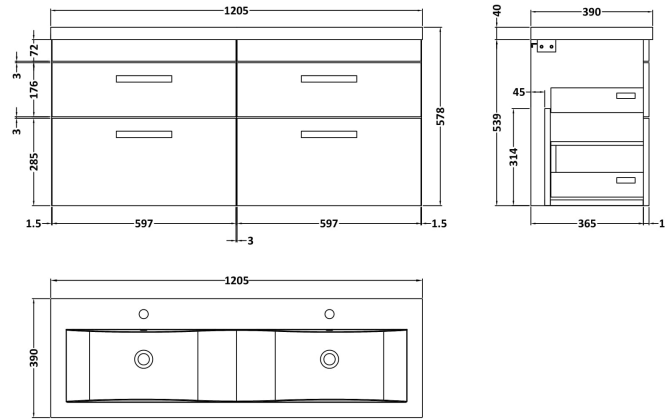

Sales Code: ATH110F

Description: 1200 Wh 4-Drawer Vanity & Double Basin

Packaging Details

Barcode: 5056211888925

Sales Code: MOE493

Description: 600 Wall Hung 2-Drawer Basin Unit

Product Dimensions

Height (mm):	538
Width (mm):	600
Depth (mm):	383
Nett Weight (kg):	20.5

Packaging Dimensions

Height (mm):	560
Width (mm):	620
Depth (mm):	405
Gross Weight (kg):	21

Packaging Data

Box Colour:	Brown Cardboard Box
Box Qty:	1
Label Size:	100 x 50
Label Colour:	White Label
Label Qty:	2

Outer Box Dimensions (If Applicable)

Height (mm):	
Width (mm):	
Depth (mm):	
Gross Weight (kg):	
Barcode:	5056211847953

Product Details

Country of Origin:	China
Fitting Instruction:	No
CE Certification:	N/A
FSC Certified Materials:	Yes
Colour:	Gloss Grey Mist
Construction Method:	Cam & Wood Dowel
Construction Type:	Rigid
Cabinet Finish:	MFC Painted Gloss
Fascia Finish:	Mdf Painted Gloss
Cabinet Thickness (mm):	16
Fascia Thickness (mm):	18
Drawer Included:	Yes
Drawer Type:	80mm High Metal Softclose
No of Shelves:	0
Hinge Type:	Not Applicable
Hinge Included:	Not Applicable
Adjustable Legs:	No, Not Required
Fixings Included:	Yes
Handle Style:	Contemporary
Waste Shroud:	Yes
Handle Included:	Yes, Supplied
Handle Type:	Strap

Sales Code: CBM424

Description: Double Ceramic Basin 1208X392

Product Dimensions

Height (mm):	390
Width (mm):	1205
Depth (mm):	175
Nett Weight (kg):	27

Packaging Dimensions

Height (mm):	205
Width (mm):	1270
Depth (mm):	510
Gross Weight (kg):	27