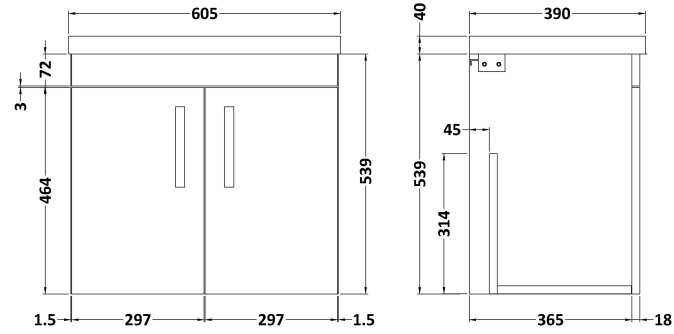

Sales Code: ATH111A

Description: 600 Wh 2-Door Vanity & Basin 1

Packaging Details

Barcode: 5056211848455

Sales Code: MOE453

Description: 600 Wall Hung 2-Door Basin Unit

Product Dimensions

Height (mm):	540
Width (mm):	600
Depth (mm):	383
Nett Weight (kg):	12.5

Packaging Dimensions

Height (mm):	405
Width (mm):	620
Depth (mm):	560
Gross Weight (kg):	13

Packaging Data

Box Colour:	Brown Cardboard Box
Box Qty:	1
Label Size:	100 x 50
Label Colour:	White Label
Label Qty:	2

Sales Code: NVM013

Description: 600 Mid-Edged Basin 1 Th

Product Dimensions

Height (mm):	180
Width (mm):	610
Depth (mm):	390
Nett Weight (kg):	11

Packaging Dimensions

Height (mm):	200
Width (mm):	410
Depth (mm):	630
Gross Weight (kg):	11

Packaging Data

Box Colour:	Brown Cardboard Box - Printed
Box Qty:	1
Label Size:	100 x 50
Label Colour:	White Label
Label Qty:	2

Outer Box Dimensions (If Applicable)

Height (mm):	
Width (mm):	
Depth (mm):	
Gross Weight (kg):	
Barcode:	5055369043415