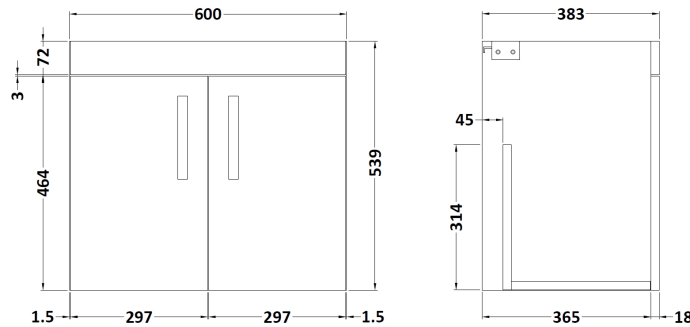

Sales Code: ATH111F

Description: 1200 Wh 4-Door Vanity & Double Basin

Packaging Details

Barcode: 5056211888932

Sales Code: MOE453

Description: 600 Wall Hung 2-Door Basin Unit

Product Dimensions

Height (mm):	540
Width (mm):	600
Depth (mm):	383
Nett Weight (kg):	12.5

Packaging Dimensions

Height (mm):	405
Width (mm):	620
Depth (mm):	560
Gross Weight (kg):	13

Packaging Data

Box Colour:	Brown Cardboard Box
Box Qty:	1
Label Size:	100 x 50
Label Colour:	White Label
Label Qty:	2

Sales Code: CBM424

Description: Double Ceramic Basin 1208X392

Product Dimensions

Height (mm):	390
Width (mm):	1205
Depth (mm):	175
Nett Weight (kg):	27

Packaging Dimensions

Height (mm):	205
Width (mm):	1270
Depth (mm):	510
Gross Weight (kg):	27

Packaging Data

Box Colour:	Brown Cardboard Box - Printed
Box Qty:	1
Label Size:	100 x 50
Label Colour:	White Label
Label Qty:	2

Outer Box Dimensions (If Applicable)

Height (mm):	
Width (mm):	
Depth (mm):	
Gross Weight (kg):	
Barcode:	5056211875826