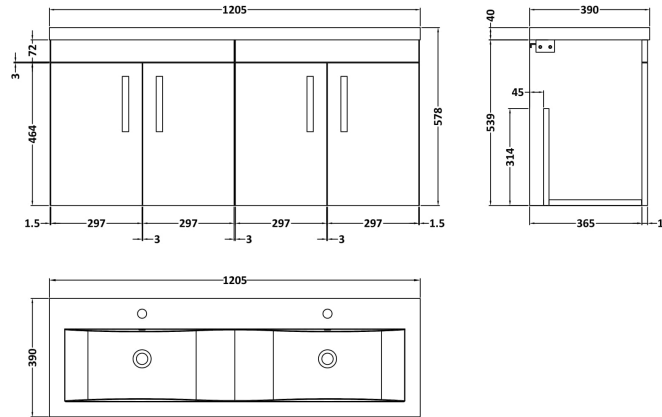

Sales Code: ATH111F

Description: 1200 Wh 4-Door Vanity & Double Basin

Packaging Details

Barcode: 5056211888932

Sales Code: MOE453

Description: 600 Wall Hung 2-Door Basin Unit

Product Dimensions

Height (mm):	540
Width (mm):	600
Depth (mm):	383
Nett Weight (kg):	12.5

Packaging Dimensions

Height (mm):	405
Width (mm):	620
Depth (mm):	560
Gross Weight (kg):	13

Packaging Data

Box Colour:	Brown Cardboard Box
Box Qty:	1
Label Size:	100 x 50
Label Colour:	White Label
Label Qty:	2

Outer Box Dimensions (If Applicable)

Height (mm):	
Width (mm):	
Depth (mm):	
Gross Weight (kg):	
Barcode:	5056211847960

Product Details

Country of Origin:	China
Fitting Instruction:	No
CE Certification:	N/A
FSC Certified Materials:	Yes
Colour:	Gloss Grey Mist
Construction Method:	Cam & Wood Dowel
Construction Type:	Rigid
Cabinet Finish:	MFC Painted Gloss
Fascia Finish:	Mdf Painted Gloss
Cabinet Thickness (mm):	16
Fascia Thickness (mm):	18
Drawer Included:	No
Drawer Type:	Not Applicable
No of Shelves:	0
Hinge Type:	95 Degree Clip-On Soft Close
Hinge Included:	Yes, Supplied
Adjustable Legs:	No, Not Required
Fixings Included:	Yes
Handle Style:	Contemporary
Waste Shroud:	No
Handle Included:	Yes, Supplied
Handle Type:	Strap

Sales Code: CBM424

Description: Double Ceramic Basin 1208X392

Product Dimensions

Height (mm):	390
Width (mm):	1205
Depth (mm):	175
Nett Weight (kg):	27

Packaging Dimensions

Height (mm):	205
Width (mm):	1270
Depth (mm):	510
Gross Weight (kg):	27