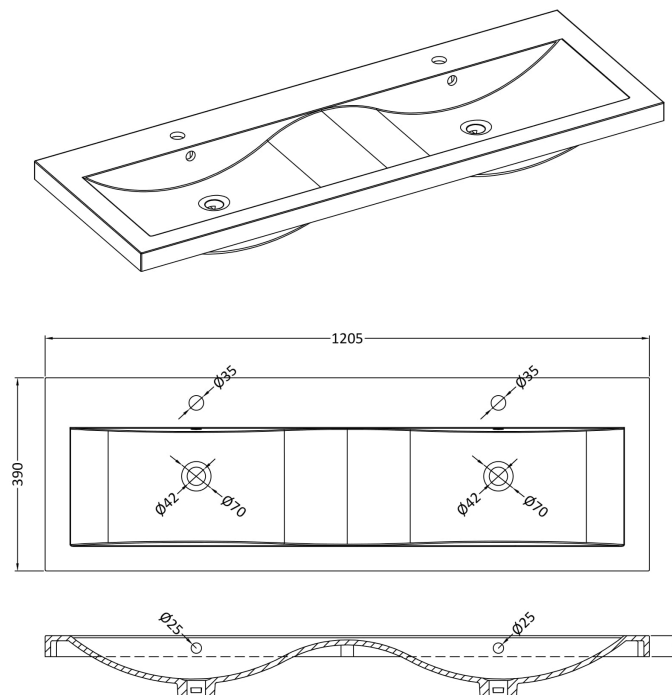

Packaging Dimensions

Height (mm):	405
Width (mm):	620
Depth (mm):	560
Gross Weight (kg):	13

Packaging Data

Box Colour:	Brown Cardboard Box
Box Qty:	1
Label Size:	100 x 50
Label Colour:	White Label
Label Qty:	2

Outer Box Dimensions (If Applicable)

Height (mm):	
Width (mm):	
Depth (mm):	
Gross Weight (kg):	
Barcode:	5056211847960

Product Details

Country of Origin:	China
Fitting Instruction:	No
CE Certification:	N/A
FSC Certified Materials:	Yes
Colour:	Gloss Grey Mist
Construction Method:	Cam & Wood Dowel
Construction Type:	Rigid
Cabinet Finish:	MFC Painted Gloss
Fascia Finish:	Mdf Painted Gloss
Cabinet Thickness (mm):	16
Fascia Thickness (mm):	18
Drawer Included:	No
Drawer Type:	Not Applicable
No of Shelves:	0
Hinge Type:	95 Degree Clip-On Soft Close
Hinge Included:	Yes, Supplied
Adjustable Legs:	No, Not Required
Fixings Included:	Yes
Handle Style:	Contemporary
Waste Shroud:	No
Handle Included:	Yes, Supplied
Handle Type:	Strap

Sales Code: CBM424

Description: Double Ceramic Basin 1208X392

Product Dimensions

Height (mm):	390
Width (mm):	1205
Depth (mm):	175
Nett Weight (kg):	27

Packaging Dimensions

Height (mm):	205
Width (mm):	1270
Depth (mm):	510
Gross Weight (kg):	27

Packaging Data

Box Colour:	Brown Cardboard Box - Printed
Box Qty:	1
Label Size:	100 x 50
Label Colour:	White Label
Label Qty:	2

Outer Box Dimensions (If Applicable)

Height (mm):	
Width (mm):	
Depth (mm):	
Gross Weight (kg):	
Barcode:	5056211875826