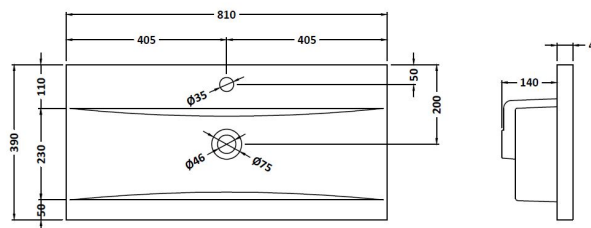

### Product Dimensions

Height (mm):	865
Width (mm):	800
Depth (mm):	383
Nett Weight (kg):	31.5

### Packaging Dimensions

Height (mm):	885
Width (mm):	820
Depth (mm):	405
Gross Weight (kg):	32

### Outer Box Dimensions (If Applicable)

Height (mm):	
Width (mm):	
Depth (mm):	
Gross Weight (kg):	
Barcode:	5056211847977

### Product Dimensions

Height (mm):	180
Width (mm):	810
Depth (mm):	390
Nett Weight (kg):	15