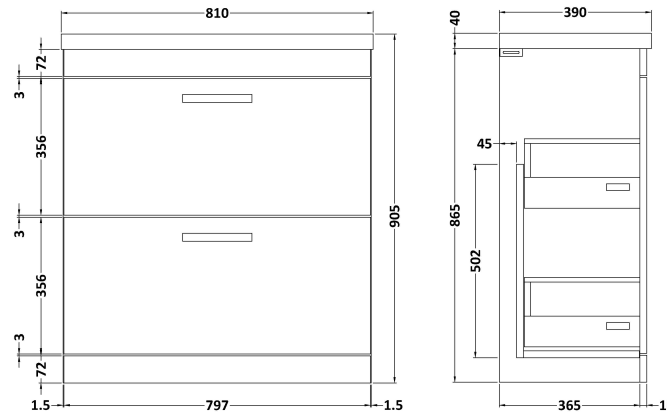

Sales Code: ATH112A

Description: 800 Fs 2-Drawer Vanity & Basin 1

Packaging Details

Barcode: 5056211848493