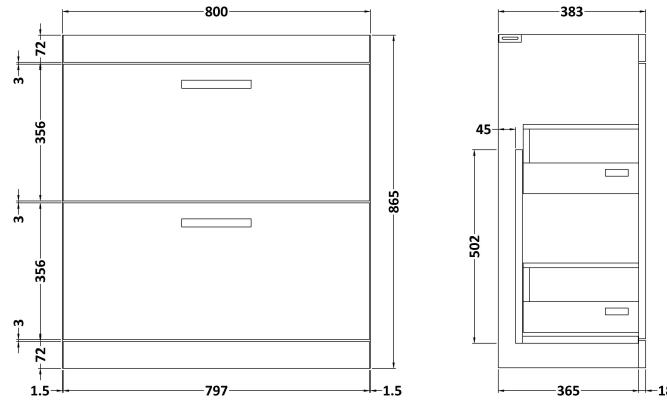

### Product Dimensions

Height (mm):	865
Width (mm):	800
Depth (mm):	383
Nett Weight (kg):	31.5

### Packaging Dimensions

Height (mm):	885
Width (mm):	820
Depth (mm):	405
Gross Weight (kg):	32

### Product Dimensions

Height (mm):	180
Width (mm):	810
Depth (mm):	390
Nett Weight (kg):	15

### Packaging Dimensions

Height (mm):	210
Width (mm):	410
Depth (mm):	830
Gross Weight (kg):	15