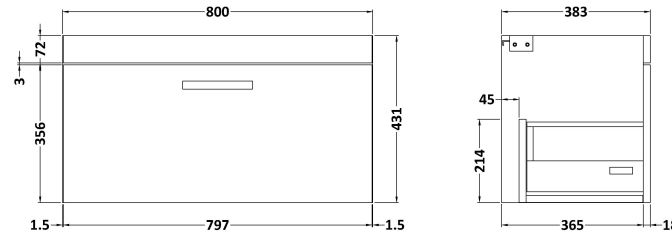

### Product Dimensions

|                   |     |
|-------------------|-----|
| Height (mm):      | 430 |
| Width (mm):       | 800 |
| Depth (mm):       | 383 |
| Nett Weight (kg): | 17  |

### Packaging Dimensions

|                    |      |
|--------------------|------|
| Height (mm):       | 450  |
| Width (mm):        | 820  |
| Depth (mm):        | 405  |
| Gross Weight (kg): | 17.5 |

### Product Dimensions

|                   |     |
|-------------------|-----|
| Height (mm):      | 180 |
| Width (mm):       | 810 |
| Depth (mm):       | 390 |
| Nett Weight (kg): | 15  |

### Packaging Dimensions

|                    |     |
|--------------------|-----|
| Height (mm):       | 210 |
| Width (mm):        | 410 |
| Depth (mm):        | 830 |
| Gross Weight (kg): | 15  |