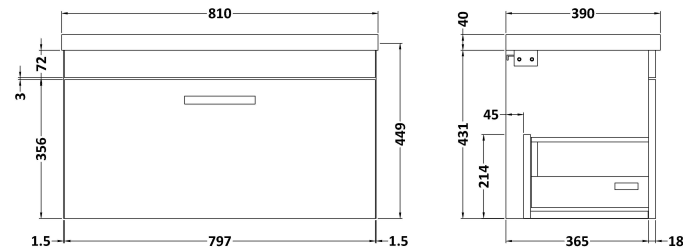

Sales Code: ATH113A

Description: 800 Wh Single Drawer Vanity & Basin 1

Packaging Details

Barcode: 5056211848523