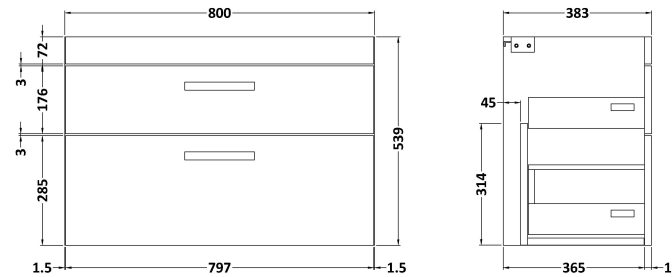

Sales Code: ATH114A

Description: 800 Wh 2-Drawer Vanity & Basin 1

Packaging Details

Barcode: 5056211848554

Sales Code: MOE475

Description: 800 Wall Hung 2-Drawer Basin Unit

Product Dimensions

Height (mm):	538
Width (mm):	800
Depth (mm):	383
Nett Weight (kg):	24

Packaging Dimensions

Height (mm):	560
Width (mm):	820
Depth (mm):	405
Gross Weight (kg):	24.5

Packaging Data

Box Colour:	Brown Cardboard Box
Box Qty:	1
Label Size:	100 x 50
Label Colour:	White Label
Label Qty:	2

Sales Code: NVM015

Description: 800 Mid Edged Basin 1 Th

Product Dimensions

Height (mm):	180
Width (mm):	810
Depth (mm):	390
Nett Weight (kg):	15

Packaging Dimensions

Height (mm):	210
Width (mm):	410
Depth (mm):	830
Gross Weight (kg):	15

Packaging Data

Box Colour:	Brown Cardboard Box
Box Qty:	1
Label Size:	100 x 50
Label Colour:	White Label
Label Qty:	2

Outer Box Dimensions (If Applicable)

Height (mm):	
Width (mm):	
Depth (mm):	
Gross Weight (kg):	
Barcode:	5055369043422