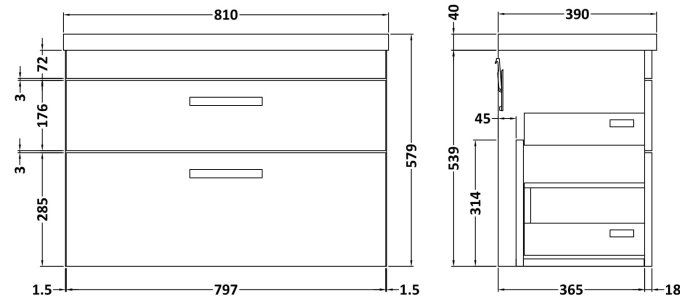

Sales Code: ATH114A

Description: 800 Wh 2-Drawer Vanity & Basin 1

Packaging Details

Barcode: 5056211848554

Sales Code: MOE475

Description: 800 Wall Hung 2-Drawer Basin Unit

Product Dimensions

Height (mm):	538
Width (mm):	800
Depth (mm):	383
Nett Weight (kg):	24

Packaging Dimensions

Height (mm):	560
Width (mm):	820
Depth (mm):	405
Gross Weight (kg):	24.5

Packaging Data

Box Colour:	Brown Cardboard Box
Box Qty:	1
Label Size:	100 x 50
Label Colour:	White Label
Label Qty:	2

Sales Code: NVM015

Description: 800 Mid Edged Basin 1 Th

Product Dimensions

Height (mm):	180
Width (mm):	810
Depth (mm):	390
Nett Weight (kg):	15

Packaging Dimensions

Height (mm):	210
Width (mm):	410
Depth (mm):	830
Gross Weight (kg):	15

Packaging Data

Box Colour:	Brown Cardboard Box
Box Qty:	1
Label Size:	100 x 50
Label Colour:	White Label
Label Qty:	2

Outer Box Dimensions (If Applicable)

Height (mm):	
Width (mm):	
Depth (mm):	
Gross Weight (kg):	
Barcode:	5055369043422