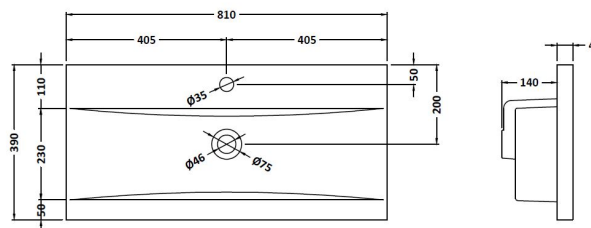

Packaging Dimensions

Height (mm):	405
Width (mm):	820
Depth (mm):	560
Gross Weight (kg):	15.5

Packaging Data

Box Colour:	Brown Cardboard Box
Box Qty:	1
Label Size:	100 x 50
Label Colour:	White Label
Label Qty:	2

Outer Box Dimensions (If Applicable)

Height (mm):	
Width (mm):	
Depth (mm):	
Gross Weight (kg):	
Barcode:	5056211848004

Product Details

Country of Origin:	China
Fitting Instruction:	No
CE Certification:	N/A
FSC Certified Materials:	Yes
Colour:	Gloss Grey Mist
Construction Method:	Cam & Wood Dowel
Construction Type:	Rigid
Cabinet Finish:	MFC Painted Gloss
Fascia Finish:	Mdf Painted Gloss
Cabinet Thickness (mm):	16
Fascia Thickness (mm):	18
Drawer Included:	No
Drawer Type:	Not Applicable
No of Shelves:	0
Hinge Type:	95 Degree Clip-On Soft Close
Hinge Included:	Yes, Supplied
Adjustable Legs:	No, Not Required
Fixings Included:	Yes
Handle Style:	Contemporary
Waste Shroud:	No
Handle Included:	Yes, Supplied
Handle Type:	Strap

Sales Code: NVM015

Description: 800 Mid Edged Basin 1 Th

Product Dimensions

Height (mm):	180
Width (mm):	810
Depth (mm):	390
Nett Weight (kg):	15

Packaging Dimensions

Height (mm):	210
Width (mm):	410
Depth (mm):	830
Gross Weight (kg):	15

Packaging Data

Box Colour:	Brown Cardboard Box
Box Qty:	1
Label Size:	100 x 50
Label Colour:	White Label
Label Qty:	2

Outer Box Dimensions (If Applicable)

Height (mm):	
Width (mm):	
Depth (mm):	
Gross Weight (kg):	
Barcode:	5055369043422