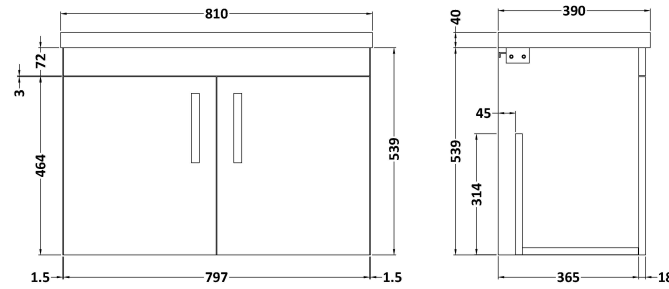

Sales Code: ATH115A

Description: 800 Wh 2-Door Vanity & Basin 1

Packaging Details

Barcode: 5056211848585

Sales Code: MOE455

Description: 800 Wall Hung 2-Door Basin Unit

Product Dimensions

Height (mm):	540
Width (mm):	800
Depth (mm):	383
Nett Weight (kg):	15

Packaging Dimensions

Height (mm):	405
Width (mm):	820
Depth (mm):	560
Gross Weight (kg):	15.5

Packaging Data

Box Colour:	Brown Cardboard Box
Box Qty:	1
Label Size:	100 x 50
Label Colour:	White Label
Label Qty:	2

Sales Code: NVM015

Description: 800 Mid Edged Basin 1 Th

Product Dimensions

Height (mm):	180
Width (mm):	810
Depth (mm):	390
Nett Weight (kg):	15

Packaging Dimensions

Height (mm):	210
Width (mm):	410
Depth (mm):	830
Gross Weight (kg):	15

Packaging Data

Box Colour:	Brown Cardboard Box
Box Qty:	1
Label Size:	100 x 50
Label Colour:	White Label
Label Qty:	2

Outer Box Dimensions (If Applicable)

Height (mm):	
Width (mm):	
Depth (mm):	
Gross Weight (kg):	
Barcode:	5055369043422