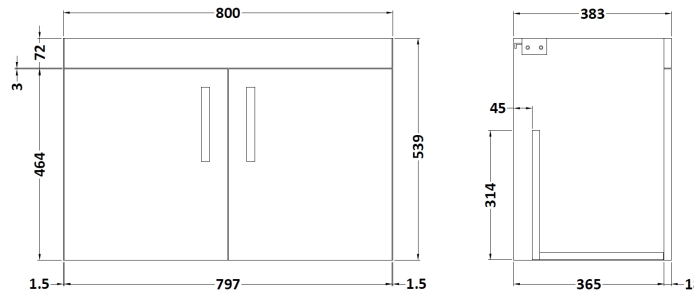

Sales Code: ATH115A

Description: 800 Wh 2-Door Vanity & Basin 1

Packaging Details

Barcode: 5056211848585

Sales Code: MOE455

Description: 800 Wall Hung 2-Door Basin Unit

Product Dimensions

Height (mm):	540
Width (mm):	800
Depth (mm):	383
Nett Weight (kg):	15

Packaging Dimensions

Height (mm):	405
Width (mm):	820
Depth (mm):	560
Gross Weight (kg):	15.5

Packaging Data

Box Colour:	Brown Cardboard Box
Box Qty:	1
Label Size:	100 x 50
Label Colour:	White Label
Label Qty:	2

Sales Code: NVM015

Description: 800 Mid Edged Basin 1 Th

Product Dimensions

Height (mm):	180
Width (mm):	810
Depth (mm):	390
Nett Weight (kg):	15

Packaging Dimensions

Height (mm):	210
Width (mm):	410
Depth (mm):	830
Gross Weight (kg):	15

Packaging Data

Box Colour:	Brown Cardboard Box
Box Qty:	1
Label Size:	100 x 50
Label Colour:	White Label
Label Qty:	2

Outer Box Dimensions (If Applicable)

Height (mm):	
Width (mm):	
Depth (mm):	
Gross Weight (kg):	
Barcode:	5055369043422