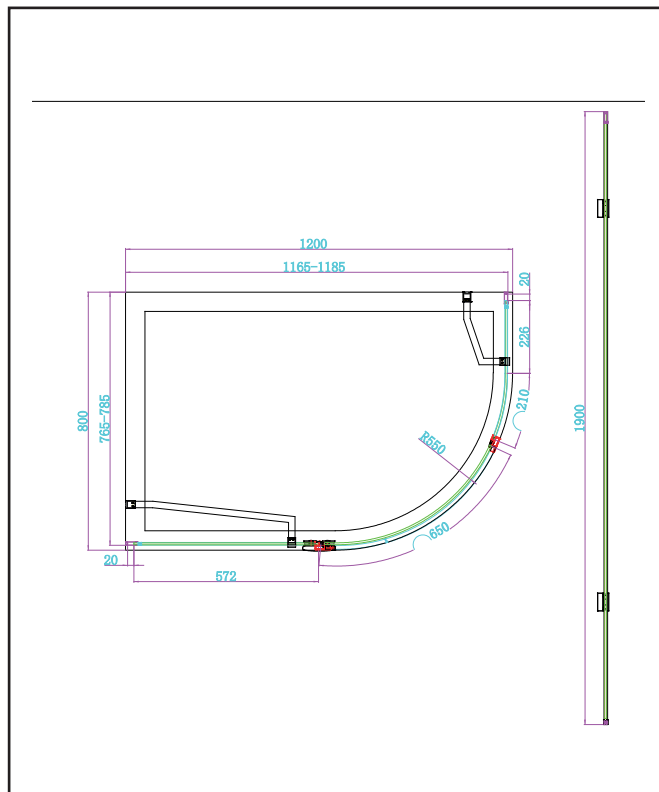

PRODUCT DATA SHEET

ATHENA Frameless 1 Door Hinged Offset Quadrant

Product Code: ATHQD12X8-1

Dawn is a brand and trading name owned by One of One Ltd. Whilst we endeavour to ensure that the product information is accurate we accept no liability for any information given. All images are for illustration purposes only. Product images and specification are subject to change. Measurement are in millimetres and are nominal.

0330 124 6603

sales@1of1bathrooms.co.uk

www.dawnshowering.com

Product Name	ATHQD12X8-1
Product Description	6mm Frameless 1 Door Offset Quadrant Hinged Box 1 (Fixed Panel)
Product Transportation	
Barcode	5060766120249
Country of origin	CH
Commodity code	7610100000
Product Measurements	
Product Weight (KG)	32
Product Width (mm)	1200
Product Height (mm)	1900
Product Depth (mm)	800
Product Length (mm)	
Primary Packed Measurements	
Packaged Weight (KG)	35.5
Packed Length (mm)	1990
Packed Width (mm)	645
Packed Height (mm)	110
Packaging Weights	
Card (kg)	2.7
Plastic (kg)	0.38

General Information	
Construction Material	Aluminium, Glass
Colour / Finish	Chrome
Enclosure Attributes	
Adjustment	1165-1185 - 765-785
Trident Guard (easy clean)	YES
Door Type	Hinged
Glass Type	Clear
Radius	550
Entry Width	550
Door in swing (°)	N/a
Door Out Swing (°)	650
Enclosure Shape	Offset Quad
Glass Thickness (mm)	6
Profile Finish / Colour	Chrome
Profile Material	Aluminium

Dimensions
(measurements in mm)

LIFETIME GUARANTEE

We are confident in our products and we want our customer to be, we proudly give a lifetime guarantee on our taps and showers, further details can be found on our website