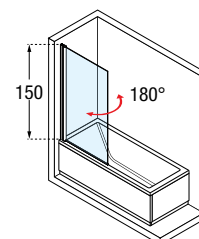

AURORA 1

BATH SCREEN , FULL PIVOTING DOOR, REVERSIBLE

150 cm

6 mm

3 cm

GLASS TYPE

Clear
code 1

Aqua
code 2

PROFILE COLOURS

White
code A

Silver
code B

Chrome
code K

Dimensions	Code	Glass		Profile		
		1	2	A	B	K
Actual size		Clear	Aqua	White	Silver	Chrome
70 X 150 H	AURORAN170-	●	●			
75 X 150 H	AURORAN175-	●	●			
80 X 150 H	AURORAN180-	●	●			
85 X 150 H	AURORAN185-	●	●			

L 45↔100 x H
100↕170 SPECIAL

AURORAN1SP

TECHNICAL DATA

PROFILE COLOURS

White
code A-D

Silver
code B

Chrome
code K

Matt Black
code H

GLASS TYPES (European Standards UNI EN 14428)

Clear
code 1

Aqua
code 2
(only for: Young 2.0 1V, 3V,
1BSV, Aurora 1, 2, 3)

Satin
code 4
(only for: Young 2.0 1V,
3V, 1BSV)

HOW TO TAKE THE MEASUREMENT

Dimension must be taken from the tiled wall to the external edge of the bathtub according to this drawing.