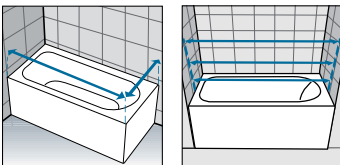

PROFILE COLOURS

White
code A

Silver
code B

Chrome
code K

Dimensions	Code	Glass		Profile		
		1	2	A	B	K
Actual size		Clear	Aqua	White	Silver	Chrome
70 X 150 H	AURORAN170-	●	●			
75 X 150 H	AURORAN175-	●	●			
80 X 150 H	AURORAN180-	●	●			
85 X 150 H	AURORAN185-	●	●			

GLASS TYPES (European Standards UNI EN 14428)

Clear
code 1

Aqua
code 2
(only for: Young 2.0 1V, 3V,
1BSV, Aurora 1, 2, 3)

Satin
code 4
(only for: Young 2.0 1V,
3V, 1BSV)

HOW TO TAKE THE MEASUREMENT

Dimension must be taken from the tiled wall to the external edge of the bathtub according to this drawing.