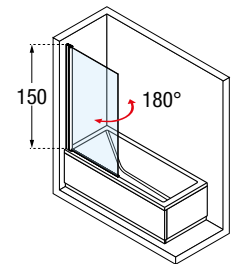

AURORA 1 HINGED BATH SHOWER SCREEN

REVERSIBLE HINGED BATHTHSCREEN

BATH SCREENS

Dimensions	Code	Glass		Profile type		
Actual dimension		1	2	A	B	K
		Clear	Aqua	White	Silver	Chrome
70 X 150 H	AURORAN170-	●	●	■	■	■
75 X 150 H	AURORAN175-	●	●	■	■	■
80 X 150 H	AURORAN180-	●	●	■	■	■
85 X 150 H	AURORAN185-	●	●	■	■	■
H 100 ↓ 170 X L 45 ↔ 100	SPECIAL AURORAN1SP					

Dimensions must be taken from the tiled wall to the external edge of the bathtub according to this drawing.