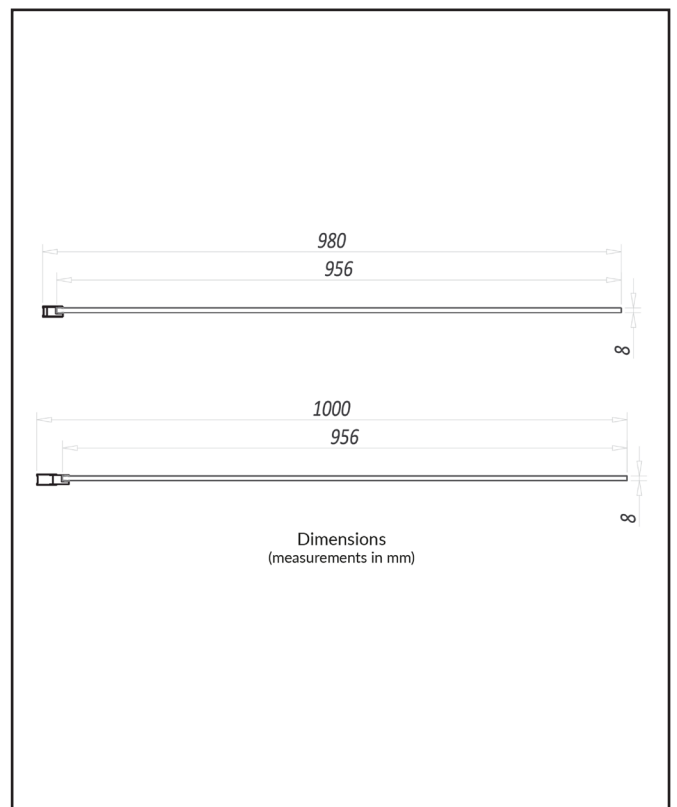

PRODUCT DATA SHEET

S8 Wetroom Panel Black Profile 1000x2000mm

Product Code: CLEAR1000WR

SCUDO
BEAUTIFUL BATHROOMS

0330 124 7290

sales@scudo.co.uk - www.scudo.co.uk

Scudo is the trading name of Harrison Bathrooms Ltd. Whilst we endeavour to ensure that the product information is accurate we accept no liability for any information given. All images are for illustration purposes only. Product images and specification are subject to change. Measurement are in millimetres and are nominal.

Product Measurements

Product Weight:	40.71kg
Product Width:	1000mm
Product Height:	2000mm
Product Depth:	8mm
Product Length:	N/A

Product Transportation

Barcode:	5060766121772
Country of Origin:	China
Comodity Code:	7610909095

Primary Packed Measurements

Packaged Weight:	43.71kg
Packaged Length:	2080mm
Packaged Width:	1080mm
Packaged Height:	63mm

Packaging Weight

Card:	3.6kg
Paper:	N/A
Wood:	N/A
Plastic:	N/A

General Information

Construction Material:	Aluminium / Glass
Installation Type:	Wall Mounted
Colour / Finish:	Black / Clear Glass

Enclosure Attributes

Adjustment:	970-990mm
Aqua-Shield:	Yes
Hinge Type:	Wet Wall
Door Type:	N/A
Frame Type:	Frameless
Glass Type:	Clear
Radius:	N/A
Entry Width:	N/A
Door In Swing:	N/A
Door Out Swing:	N/A
Enclosure Shape:	Straight
Glass Thickness:	8mm
Profile Finish/Colour:	Black
Profile Material:	Aluminium

Compliance DOP

HBDOC021 / HBDOC022

LIFETIME GUARANTEE

We are confident in our products and we want our customer to be, we proudly give a lifetime guarantee on our taps and showers, further details can be found on our website

Dimensions (measurements in mm)