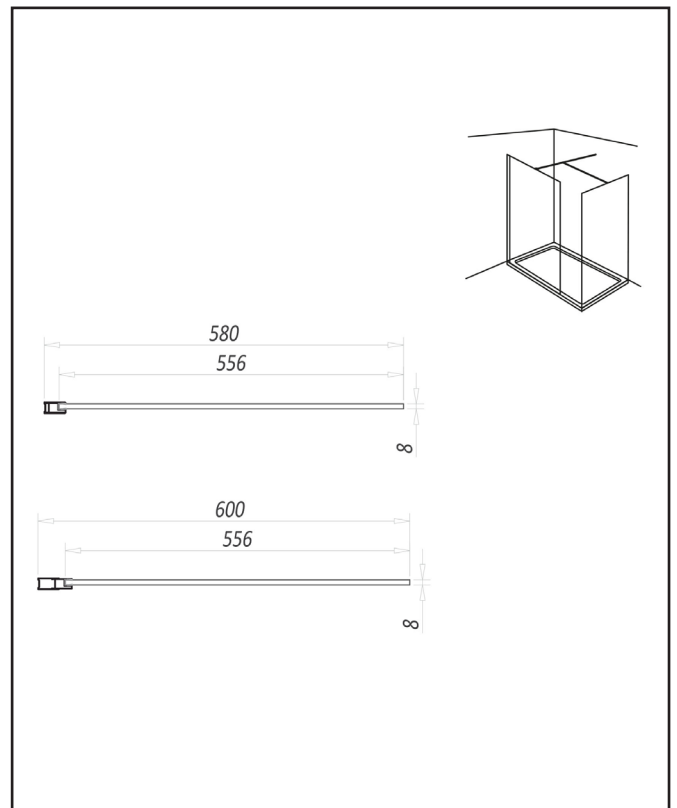

PRODUCT DATA SHEET

S8 Wetroom Panel Black Profile 700x2000mm

Product Code: CLEAR700WR

SCUDO
BEAUTIFUL BATHROOMS

0330 124 7290

sales@scudo.co.uk - www.scudo.co.uk

Scudo is the trading name of Harrison Bathrooms Ltd. Whilst we endeavour to ensure that the product information is accurate we accept no liability for any information given. All images are for illustration purposes only. Product images and specification are subject to change. Measurement are in millimetres and are nominal.

Product Measurements

Product Weight:	29.85kg
Product Width:	700mm
Product Height:	2000mm
Product Depth:	8mm
Product Length:	N/A

Product Transportation

Barcode:	5060766121796
Country of Origin:	China
Comodity Code:	7610909095

Primary Packed Measurements

Packaged Weight:	32.85kg
Packaged Length:	2080mm
Packaged Width:	780mm
Packaged Height:	63mm

Packaging Weight

Card:	2.865kg
Paper:	N/A
Wood:	N/A
Plastic:	N/A

General Information

Construction Material:	Aluminium / Glass
Installation Type:	Wall Mounted
Colour / Finish:	Black / Clear Glass

Enclosure Attributes

Adjustment:	670-690mm
Aqua-Shield:	Yes
Hinge Type:	Wet Wall
Door Type:	N/A
Frame Type:	Frameless
Glass Type:	Clear
Radius:	N/A
Entry Width:	N/A
Door In Swing:	N/A
Door Out Swing:	N/A
Enclosure Shape:	Straight
Glass Thickness:	8mm
Profile Finish/Colour:	Black
Profile Material:	Aluminium

Compliance DOP

HBDOC021 / HBDOC022

Dimensions (measurements in mm)

LIFETIME GUARANTEE

We are confident in our products and we want our customer to be, we proudly give a lifetime guarantee on our taps and showers, further details can be found on our website