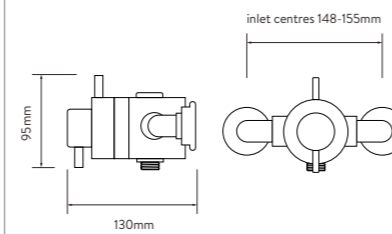

EXPOSED VALVE

Aspire™ DL concealed mixer shower with adjustable head
ASP001CA