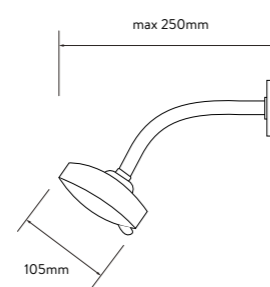

TAKE A CLOSER LOOK AT ASPIRE™ DL

FEATURES AND DIMENSIONS

KEY FEATURES

- Harmony Handset with 4 spray patterns
- Easy clean nozzles
- Easy click spray selector
- Pinch grip slider
- Chrome plated 1.5m metal hose
- Gel hanger

ADJUSTABLE HEIGHT HEAD

FIXED HEAD

CONCEALED VALVE

EXPOSED VALVE

SHOWER HEADS

Aspire™ DL mixer showers feature:
105mm fixed head
105mm Harmony™ head