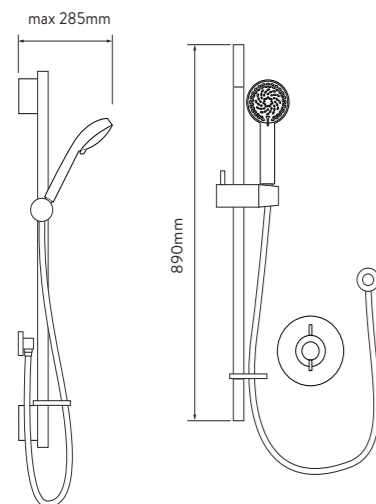

## FEATURES AND DIMENSIONS

### KEY FEATURES

- Harmony Handset with 4 spray patterns
- Easy clean nozzles
- Easy click spray selector
- Pinch grip slider
- Chrome plated 1.5m metal hose
- Gel hanger

### ADJUSTABLE HEIGHT HEAD

### SHOWER HEADS

Aspire™ DL mixer showers feature:  
105mm fixed head  
105mm Harmony™ head

105mm fixed head

105mm Harmony™ head