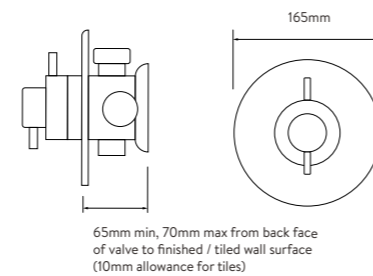

CONCEALED VALVE