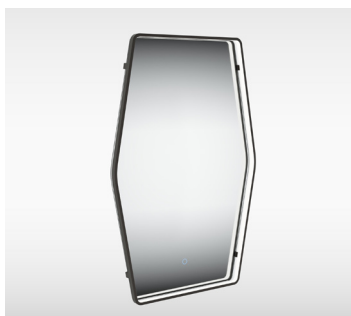

ASPECT (TRIOTONE®)

The Aspect mirror is designed to be the focal point of any contemporary bathroom, offering a perfect balance of style and innovation.

Equipped with an intuitive touch sensor, a simple touch can adjust the brightness to your desired level, offering dimming functionality for a personalized lighting experience. The touch sensor also enables you to switch between cool, natural or warm lighting tones to suit different moods and needs.

Additionally, the built-in demister pad ensures that the mirror remains crystal clear, even in the steamiest of environments, eliminating fog and condensation.

BENEFITS

- Designer features at a competitive price point
- LED Technology for long life
- TrioTone LEDs (Cool, Natural, Warm)
- Modern black or brass finish giving a more seamless integration with bathrooms with black accessories

KEY FEATURES

- Touch Sensor allow on/off control and LED Dimming
- Integrated demisted pad
- Floating LED border
- Desirable color choices - Black & Brass
- Diffused LED, no visible dots, for a soft glow

TECHNICAL SPECIFICATION

Wattage	Ø 600mm: 33W
	600mm x 400mm: 33W
	500mm x 900mm: 48W
	600mm x 900mm: 50W
Voltage	240V
No. of LEDs	Ø 600mm: 279
	400mm x 600mm: 285
	500mm x 900mm: 405
	600mm x 900mm: 453
Dimmable	Yes
Cable Length	1m
Colour temperature	Cool: 2700K Natural: 4000K Warm: 6000K
Operating temperature	5°C to 45°C