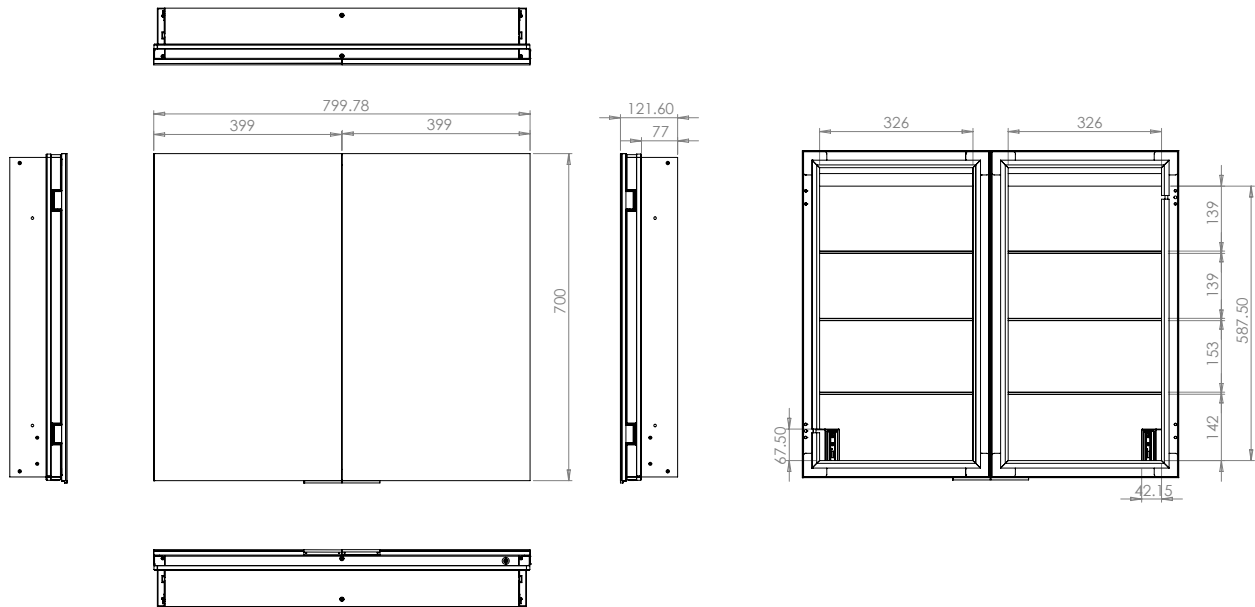

HiB recommend you receive the product before commencing with installation as all sizes and measurements are approximate.
HiB try and ensure all measurements are as accurate as possible.
In the interest of continuous product development, HiB reserves the right to alter specification as necessary. E & OE.

Atrium 80

Art no. 53200

Electrical Safety Information

HiB recommends that all electrical bathroom products should only be fitted by a suitably qualified, Part P registered electrician in accordance with current IEE regulations.

2. Ensure mains power supply is switched off before starting installation.
  Before drilling, ensure there are no hidden cables or pipes in the wall.