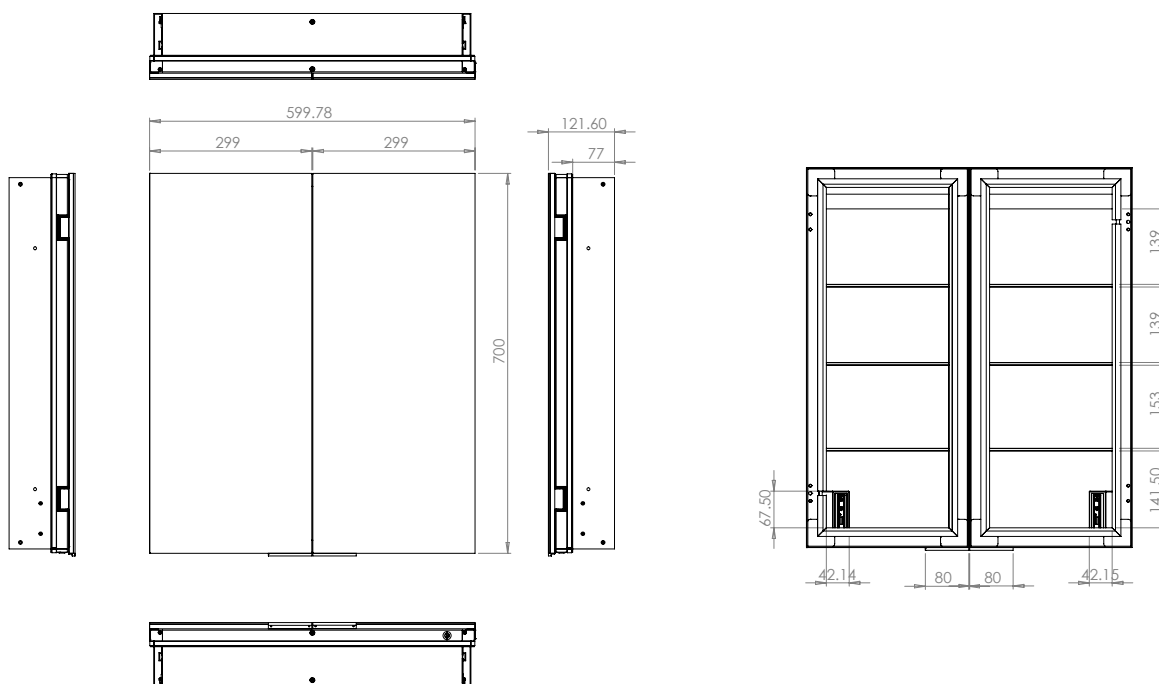

Electrical Safety Information

HiB recommends that all electrical bathroom products should only be fitted by a suitably qualified, Part P registered electrician in accordance with current IEE regulations.

- Ensure mains power supply is switched off before starting installation.
- Before drilling, ensure there are no hidden cables or pipes in the wall.