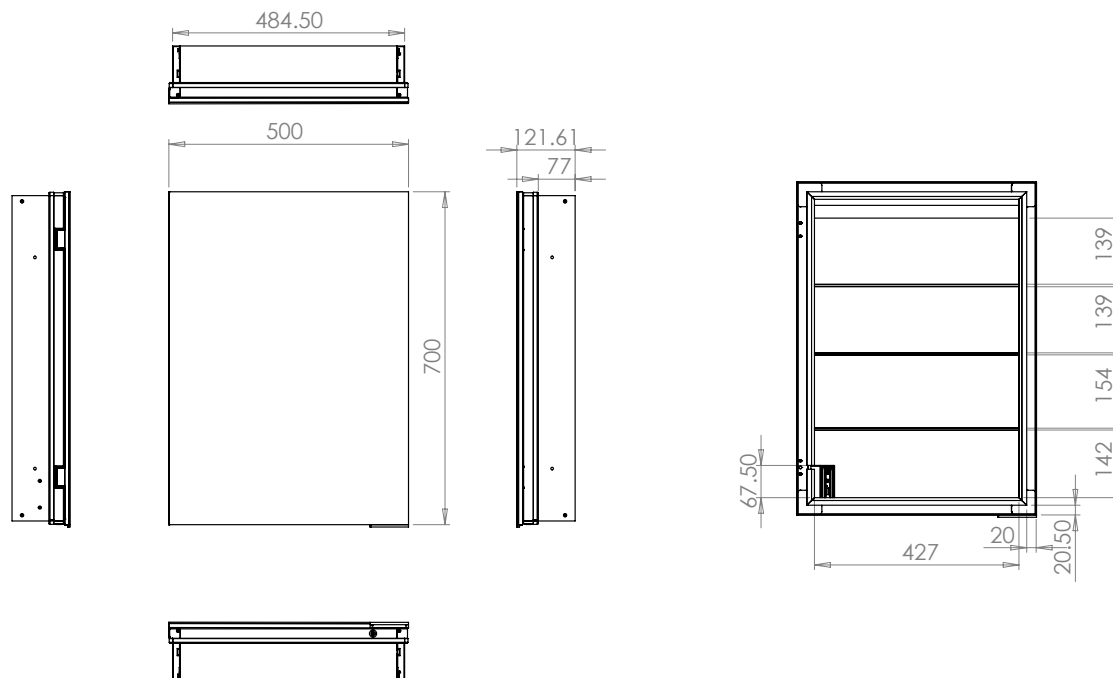

HiB recommend you receive the product before commencing with installation as all sizes and measurements are approximate.
HiB try and ensure all measurements are as accurate as possible.
In the interest of continuous product development, HiB reserves the right to alter specification as necessary. E & OE.

Atrium 50

Art no. 53000

Atrium 60

Art no. 53100