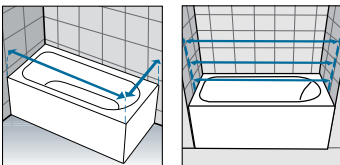

Chrome
code K

BATH SCREENS

Dimensions	Code	Glass		Profile		
		1	2	A	B	K
Actual size		Clear	Aqua	White	Silver	Chrome
120 x 150 H	AURORAN2-	●	●			■
B1=30↔70 + B2=30↔60 x H 100†150	AURORAN2SP					

● IN STOCK UK

Clear
code 1

Aqua
code 2
(only for: Young 2.0 1V, 3V,
1BSV, Aurora 1, 2, 3)

Satin
code 4
(only for: Young 2.0 1V,
3V, 1BSV)

HOW TO TAKE THE MEASUREMENT

Dimension must be taken from the tiled wall to the external edge of the bathtub according to this drawing.