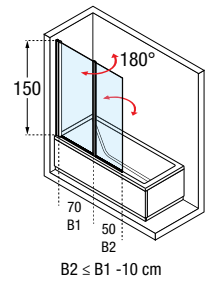

AURORA 2

REVERSIBLE TWO SECTION BATHTHSCREEN, TWO HINGED PANELS

GLASS TYPE

Clear
code 1

Aqua
code 2

PROFILE COLOURS

White
code A

Silver
code B

Chrome
code K

BATH SCREENS

Dimensions	Code	Glass		Profile		
		1	2	A	B	K
Actual size		Clear	Aqua	White	Silver	Chrome
120 x 150 H	AURORAN2-	●	●			■
B1=30↔70 + B2=30↔60 x H 100†150	AURORAN2SP					

● IN STOCK UK

Clear
code 1

Aqua
code 2
(only for: Young 2.0 1V, 3V,
1BSV, Aurora 1, 2, 3)

Satin
code 4
(only for: Young 2.0 1V,
3V, 1BSV)

HOW TO TAKE THE MEASUREMENT

Dimension must be taken from the tiled wall to the external edge of the bathtub according to this drawing.