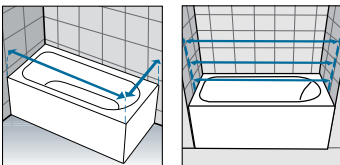

Chrome
code K

Dimensions	Code	Glass		Profile		
		1	2	A	B	K
Actual size		Clear	Aqua	White	Silver	Chrome
98 x 150 H	AURORAN3-	●	●			■
30↔66 + 30↔80 x H 120↑170	AURORAN3SP					

● IN STOCK UK

(Other products)
Please check availability

TECHNICAL DATA

PROFILE COLOURS

White
code A-D

Silver
code B

Chrome
code K

Matt Black
code H

GLASS TYPES (European Standards UNI EN 14428)

Clear
code 1

Aqua
code 2
(only for: Young 2.0 1V, 3V,
1BSV, Aurora 1, 2, 3)

Satin
code 4
(only for: Young 2.0 1V,
3V, 1BSV)

HOW TO TAKE THE MEASUREMENT

Dimension must be taken from the tiled wall to the external edge of the bathtub according to this drawing.