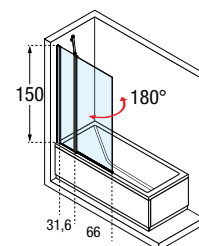

AURORA 3

REVERSIBLE TWO SECTION BATHSCREEN, 1 HINGED + 1 FIXED

GLASS TYPE

Clear
code 1

Aqua
code 2

PROFILE COLOURS

White
code A

Silver
code B

Chrome
code K

Dimensions	Code	Glass		Profile		
		1	2	A	B	K
Actual size		Clear	Aqua	White	Silver	Chrome
98 x 150 H	AURORAN3-	●	●			■
30↔66 + 30↔80 x H 120↑170	AURORAN3SP					

● IN STOCK UK

(Other products)
Please check availability

Aqua
code 2
(only for: Young 2.0 1V, 3V,
1BSV, Aurora 1, 2, 3)

Satin
code 4
(only for: Young 2.0 1V,
3V, 1BSV)

HOW TO TAKE THE MEASUREMENT

Dimension must be taken from the tiled wall to the external edge of the bathtub according to this drawing.