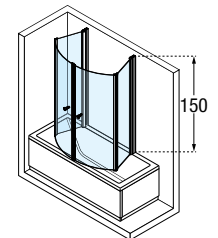

AURORA 4

BATHSCREEN TWO FOLDING SECTION

GLASS TYPE

Clear
code 1

PROFILE COLOURS

White
code A

Silver
code B

Chrome
code K

BATH SCREENS

Dimensions	Code	Glass	Profile		
			A	B	K
Actual size		1	A	B	K
		Clear	White	Silver	Chrome
70 x 150 H	AURORA470-	●			
75 x 150 H	AURORA475-	●			
80 x 150 H	AURORA480-	●			

	A	B	C	D	E	F
70 cm	81	67	154	55	99,5	13,2
75 cm	81	72	164	55	99,5	13,2
80 cm	81	77	174	55	99,5	13,2

GLASS TYPES (European Standards UNI EN 14428)

Clear
code 1

Aqua
code 2
(only for: Young 2.0 1V, 3V,
1BSV, Aurora 1, 2, 3)

Satin
code 4
(only for: Young 2.0 1V,
3V, 1BSV)

HOW TO TAKE THE MEASUREMENT

Dimension must be taken from the tiled wall to the external edge of the bathtub according to this drawing.