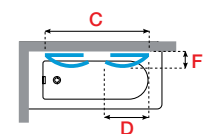

BATH SCREENS

Dimensions	Code	Glass	Profile		
			A	B	K
Actual size		1	A	B	K
		Clear	White	Silver	Chrome
70 x 150 H	AURORA470-	●			
75 x 150 H	AURORA475-	●			
80 x 150 H	AURORA480-	●			

	A	B	C	D	E	F
70 cm	81	67	154	55	99,5	13,2
75 cm	81	72	164	55	99,5	13,2
80 cm	81	77	174	55	99,5	13,2

GLASS TYPES (European Standards UNI EN 14428)

Clear
code 1

Aqua
code 2
(only for: Young 2.0 1V, 3V,
1BSV, Aurora 1, 2, 3)

Satin
code 4
(only for: Young 2.0 1V,
3V, 1BSV)

HOW TO TAKE THE MEASUREMENT

Dimension must be taken from the tiled wall to the external edge of the bathtub according to this drawing.