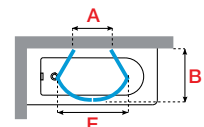

BATH SCREENS

Dimensions	Code	Glass	Profile		
			A	B	K
Actual size		1	A	B	K
		Clear	White	Silver	Chrome
70 x 150 H	AURORA470-	●			
75 x 150 H	AURORA475-	●			
80 x 150 H	AURORA480-	●			

	A	B	C	D	E	F
70 cm	81	67	154	55	99,5	13,2
75 cm	81	72	164	55	99,5	13,2
80 cm	81	77	174	55	99,5	13,2

GLASS TYPES (European Standards UNI EN 14428)

Clear
code 1

Aqua
code 2
(only for: Young 2.0 1V, 3V,
1BSV, Aurora 1, 2, 3)

Satin
code 4
(only for: Young 2.0 1V,
3V, 1BSV)

HOW TO TAKE THE MEASUREMENT

Dimension must be taken from the tiled wall to the external edge of the bathtub according to this drawing.