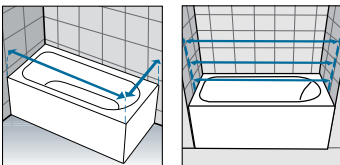

Dimensions	Code	Glass	Profile		
			A	B	K
Actual size		1	White	Silver	Chrome
		Clear			
70 x 150 H	AURORA570-	●			
75 x 150 H	AURORA575-	●			
80 x 150 H	AURORA580-	●			
85 x 150 H	AURORA585-	●			
H 100 ↓ 160 X L 40 ↔ 85 cm	AURORAN5P				

TECHNICAL DATA

PROFILE COLOURS

White
code A-D

Silver
code B

Chrome
code K

Matt Black
code H

GLASS TYPES (European Standards UNI EN 14428)

Clear
code 1

Aqua
code 2
(only for: Young 2.0 1V, 3V,
1BSV, Aurora 1, 2, 3)

Satin
code 4
(only for: Young 2.0 1V,
3V, 1BSV)

HOW TO TAKE THE MEASUREMENT

Dimension must be taken from the tiled wall to the external edge of the bathtub according to this drawing.