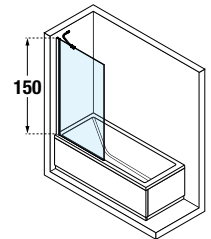

Dimensions	Code	Glass	Profile		
			A	B	K
Actual size		1	White	Silver	Chrome
		Clear			
70 x 150 H	AURORA570-	●			
75 x 150 H	AURORA575-	●			
80 x 150 H	AURORA580-	●			
85 x 150 H	AURORA585-	●			
H 100 ↓ 160 X L 40 ↔ 85 cm	AURORAN5P				

Aqua
code 2
(only for: Young 2.0 1V, 3V,
1BSV, Aurora 1, 2, 3)

Satin
code 4
(only for: Young 2.0 1V,
3V, 1BSV)

HOW TO TAKE THE MEASUREMENT

Dimension must be taken from the tiled wall to the external edge of the bathtub according to this drawing.