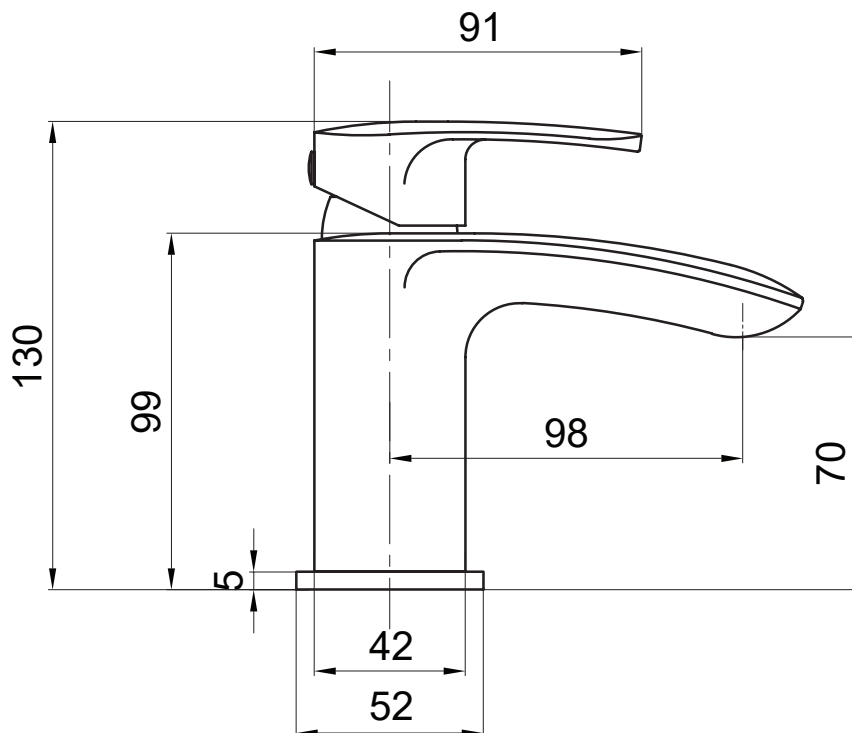

Technical Data Sheet

Avid Basin Mixer - TAV11

TAVISTOCK
inspiring bathrooms

No.	Description	Code	Fixings Included
1	Avid Basin Mixer	TAV11	YES

Min Pressure:	0.2bar
0.1bar	5.7 litres / min
0.2bar	7.1 litres / min
0.3bar	8.4 litres / min
0.4bar	9.6 litres / min
0.5bar	10.7 litres / min
1bar	14.5 litres / min
2bar	19.5 litres / min
3bar	23.3 litres / min

Dimensions

Diagrams not to scale. All dimensions in mm (tolerance of +/-5mm)

*Dimensions are subject to change, customers are advised to measure actual product before commencing installation.

FAQs

What is the size of the tap tail connection? The tap tails have a standard 1/2" BSP fixing.

What bore is the tap tail? The tails have a 10mm internal bore.

What length are the tap tails? The tails are 300mm in length.

Does the tap come fitted with an aerator? Yes, with an extra aerator and housing supplied in the box