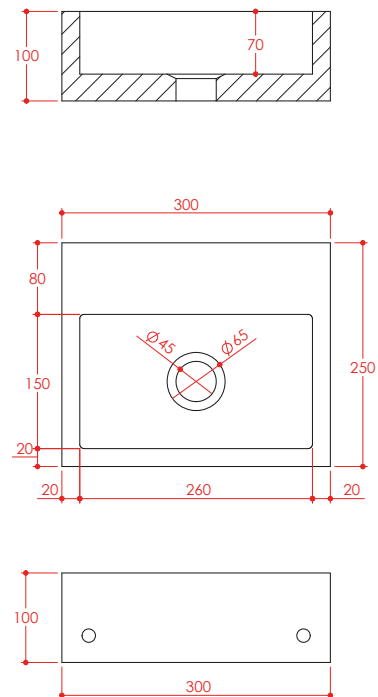

PRODUCT DATA SHEET

Marble Wall Mounted Basin Arabescato 300x250x100 Honed

Product Code: BASINMB-300-ARABESCATO

SCUDO
BEAUTIFUL BATHROOMS

0330 124 7290

sales@scudo.co.uk - www.scudo.co.uk

Scudo is the trading name of Harrison Bathrooms Ltd. Whilst we endeavour to ensure that the product information is accurate we accept no liability for any information given. All images are for illustration purposes only. Product images and specification are subject to change. Measurement are in millimetres and are nominal.

Product Name	BASINMB-300-ARABESCATO
Product Description	Marble Wall Mounted Basin Arabescato 300x250x100 Honed
Product Transportation	
Barcode	5060964936048
Country of origin	CH
Commodity code	6802910090
Product Measurements	
Product Weight (KG)	12.50
Product Width (mm)	300
Product Height (mm)	100
Product Depth (mm)	250
Primary Packed Measurements	
Packaged Weight	13
Packed Height	310
Packed Width	160
Packed Length	360

General Information	
Construction Material	Marble
Installation type	Furniture mounted
Colour / Finish	Arabescato White
Basin Attributes	
Basin Type	Wall Mounted
Number of Tap Holes	0
Overflow	No
Recommended waste type	Unslotted/Universal
Inner Bowl Width (mm)	260
Inner Bowl Length (mm)	150
Inner Bowl Depth (mm)	70