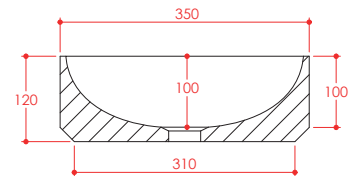

Product Name	BASINMB-350-ARABESCATO
Product Description	Marble Basin Arabescato White 350x350x120 Honed
Product Transportation	
Barcode	5060964936062
Country of origin	CH
Commodity code	6802919000
Product Measurements	
Product Weight (KG)	14.50
Product Width (mm)	350
Product Height (mm)	120
Product Depth (mm)	350
Product Length (mm)	0
Primary Packed Measurements	
Packaged Weight	15.1
Packed Length	410
Packed Width	180
Packed Height	410
Packaging Weights	
Card (kg)	0.6
Paper (kg)	0
Wood (kg)	0
Plastic (kg)	0
Compliance DOP	N/A

General Information	
Construction Material	Marble
Installation type	Furniture mounted
Colour / Finish	Arabescato White
Basin Attributes	
Basin Type	Counter Top
Number of Tap Holes	0
Compatible Tap codes	Wall Mounted or Tall Tap
Overflow	Yes
Recommended waste type	Unslotted / Universal
Inner Bowl Width (mm)	334
Inner Bowl Length (mm)	334
Inner Bowl Depth (mm)	100

Arabescato

Venato

Dimensions (measurements in mm)

LIFETIME GUARANTEE

We are confident in our products and we want our customer to be, we proudly give a lifetime guarantee on our taps and showers, further details can be found on our website