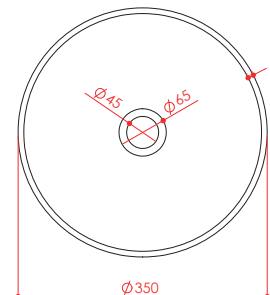

Dimensions (measurements in mm)

LIFETIME GUARANTEE

We are confident in our products and we want our customer to be, we proudly give a lifetime guarantee on our taps and showers, further details can be found on our website