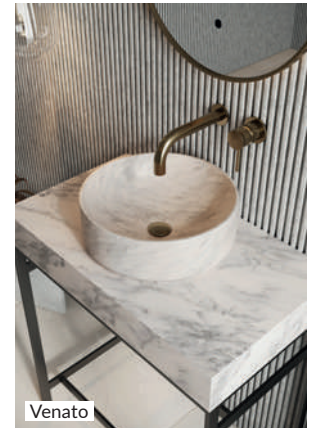

PRODUCT DATA SHEET

Marble Basin Arabescato White 350x350x120 Honed

Product Code: BASINMB-350-ARABESCATO

SCUDO
BEAUTIFUL BATHROOMS

0330 124 7290

sales@scudo.co.uk - www.scudo.co.uk

Scudo is the trading name of Harrison Bathrooms Ltd. Whilst we endeavour to ensure that the product information is accurate we accept no liability for any information given. All images are for illustration purposes only. Product images and specification are subject to change. Measurement are in millimetres and are nominal.

Product Name	BASINMB-350-ARABESCATO
Product Description	Marble Basin Arabescato White 350x350x120 Honed
Product Transportation	
Barcode	5060964936062
Country of origin	CH
Commodity code	6802919000
Product Measurements	
Product Weight (KG)	14.50
Product Width (mm)	350
Product Height (mm)	120
Product Depth (mm)	350
Product Length (mm)	0
Primary Packed Measurements	
Packaged Weight	15.1
Packed Length	410
Packed Width	180
Packed Height	410
Packaging Weights	
Card (kg)	0.6
Paper (kg)	0
Wood (kg)	0
Plastic (kg)	0
Compliance DOP	N/A

General Information	
Construction Material	Marble
Installation type	Furniture mounted
Colour / Finish	Arabescato White
Basin Attributes	
Basin Type	Counter Top
Number of Tap Holes	0
Compatible Tap codes	Wall Mounted or Tall Tap
Overflow	Yes
Recommended waste type	Unslotted / Universal
Inner Bowl Width (mm)	334
Inner Bowl Length (mm)	334
Inner Bowl Depth (mm)	100

Venato

Dimensions (measurements in mm)

LIFETIME GUARANTEE

We are confident in our products and we want our customer to be, we proudly give a lifetime guarantee on our taps and showers, further details can be found on our website