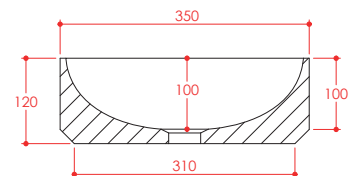

Dimensions (measurements in mm)

LIFETIME GUARANTEE

We are confident in our products and we want our customer to be, we proudly give a lifetime guarantee on our taps and showers, further details can be found on our website