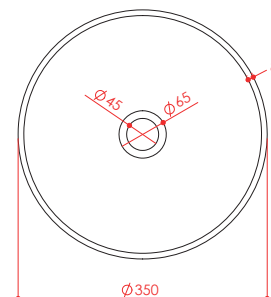

Dimensions (measurements in mm)

LIFETIME GUARANTEE

We are confident in our products and we want our customer to be, we proudly give a lifetime guarantee on our taps and showers, further details can be found on our website