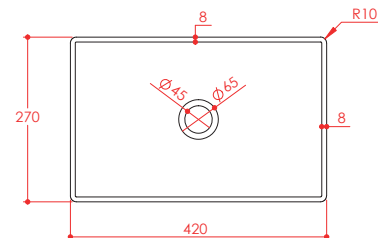

Product Name	BASINMB-420-ARABESCATO
Product Description	Marble Basin Arabescato 420x270x110 Honed
<b>Product Transportation</b>	
Barcode	5060964936086
Country of origin	CH
Commodity code	6802919000
<b>Product Measurements</b>	
Product Weight (KG)	19
Product Width (mm)	420
Product Height (mm)	110
Product Depth (mm)	270
Product Length (mm)	0
<b>Primary Packed Measurements</b>	
Packaged Weight	19.6
Packed Length	480
Packed Width	170
Packed Height	330
<b>Packaging Weights</b>	
Card (kg)	0.6
Paper (kg)	0
Wood (kg)	0
Plastic (kg)	0
Compliance DOP	N/A

<b>General Information</b>	
Construction Material	Marble
Installation type	Furniture mounted
Colour / Finish	Arabescato White
<b>Basin Attributes</b>	
Basin Type	Counter Top
Number of Tap Holes	0
Compatible Tap codes	Wall Mounted or Tall Tap
Overflow	Yes
Recommended waste type	Unslotted / Universal
Inner Bowl Width (mm)	404
Inner Bowl Length (mm)	254
Inner Bowl Depth (mm)	90

### Dimensions (measurements in mm)