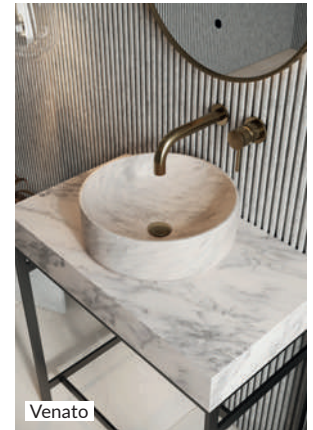

PRODUCT DATA SHEET

Marble Basin Arabescato White 420x270x110 Honed

Product Code: BASINMB-420-ARABESCATO

SCUDO
BEAUTIFUL BATHROOMS

0330 124 7290

sales@scudo.co.uk - www.scudo.co.uk

Scudo is the trading name of Harrison Bathrooms Ltd. Whilst we endeavour to ensure that the product information is accurate we accept no liability for any information given. All images are for illustration purposes only. Product images and specification are subject to change. Measurement are in millimetres and are nominal.

Product Name	BASINMB-420-ARABESCATO
Product Description	Marble Basin Arabescato 420x270x110 Honed
Product Transportation	
Barcode	5060964936086
Country of origin	CH
Commodity code	6802919000
Product Measurements	
Product Weight (KG)	19
Product Width (mm)	420
Product Height (mm)	110
Product Depth (mm)	270
Product Length (mm)	0
Primary Packed Measurements	
Packaged Weight	19.6
Packed Length	480
Packed Width	170
Packed Height	330
Packaging Weights	
Card (kg)	0.6
Paper (kg)	0
Wood (kg)	0
Plastic (kg)	0
Compliance DOP	N/A

General Information	
Construction Material	Marble
Installation type	Furniture mounted
Colour / Finish	Arabescato White
Basin Attributes	
Basin Type	Counter Top
Number of Tap Holes	0
Compatible Tap codes	Wall Mounted or Tall Tap
Overflow	Yes
Recommended waste type	Unslotted / Universal
Inner Bowl Width (mm)	404
Inner Bowl Length (mm)	254
Inner Bowl Depth (mm)	90

Venato

Dimensions (measurements in mm)

LIFETIME GUARANTEE

We are confident in our products and we want our customer to be, we proudly give a lifetime guarantee on our taps and showers, further details can be found on our website