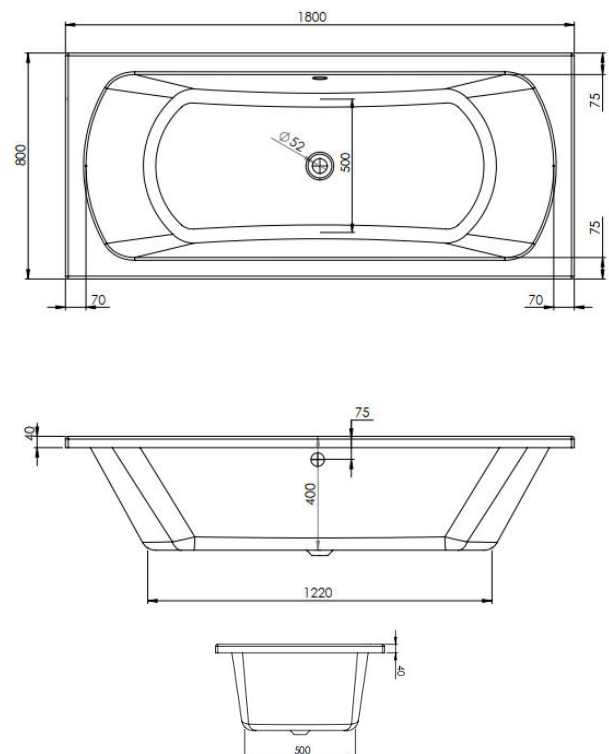

PRODUCT DATA SHEET

Double Ended Baths 1800x800mm

Product Code: BATH-CRNDEE1800X800-D

Product Measurements

| | |
|-----------------|---------|
| Product Weight: | 22.48kg |
| Product Width: | 1800mm |
| Product Height: | 800mm |
| Product Depth: | 400mm |
| Product Length: | N/A |

Bath Attributes

| | |
|-------------------------------|--------------------|
| Bath Water Capacity (Litres): | 183 |
| Bath Water Capacity (m3): | 0.183 |
| Shape: | Double Ended Round |
| Handed: | Both |
| Bath Feet Included: | Yes |
| Supplied with Tap Holes: | No |
| Height Overflow/Soak Depth: | 300mm |
| Internal Length Base: | 1220mm |
| Internal Width/Depth Base: | 500mm |
| Internal Height: | 400mm |
| Supplied with Front Panel : | No |
| Supplied with End Panel: | No |
| Compatible Panel Part Code: | All |

Compliance DOP

HBDOC076 / HBDOC077

SCUDO
BEAUTIFUL BATHROOMS

0330 124 7290

sales@scudo.co.uk - www.scudo.co.uk

Scudo is the trading name of Harrison Bathrooms Ltd. Whilst we endeavour to ensure that the product information is accurate we accept no liability for any information given. All images are for illustration purposes only. Product images and specification are subject to change. Measurement are in millimetres and are nominal.

Dimensions
(measurements in mm)

LIFETIME GUARANTEE

We are confident in our products and we want our customer to be, we proudly give a lifetime guarantee on our taps and showers, further details can be found on our website