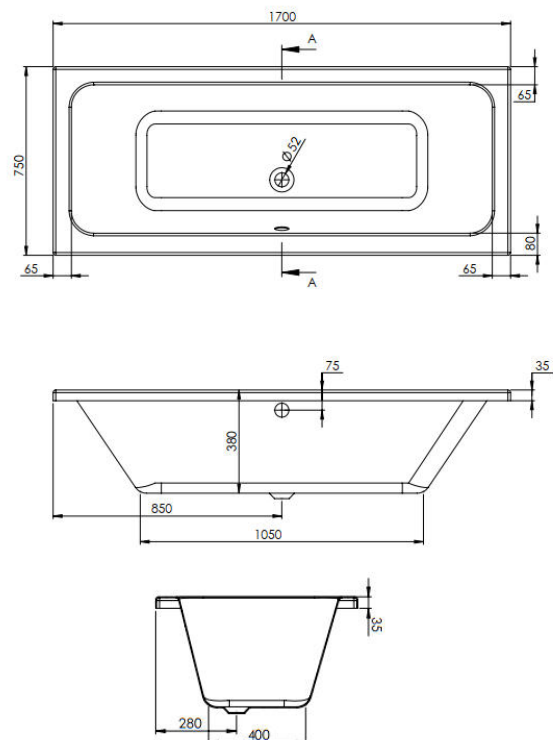

Product Measurements

| | |
|-----------------|---------|
| Product Weight: | 21.48kg |
| Product Width: | 750mm |
| Product Height: | 1700mm |
| Product Depth: | 400mm |
| Product Length: | N/A |

Product Transportation

| | |
|--------------------|---------------|
| Barcode: | 5060500643355 |
| Country of Origin: | Egypt |
| Comodity Code: | 3922100000 |

Primary Packed Measurements

| | |
|------------------|--------|
| Packaged Weight: | 22kg |
| Packaged Length: | 1700mm |
| Packaged Width: | 750mm |
| Packaged Height: | 400mm |

Bath Attributes

| | |
|-------------------------------|---------------------|
| Bath Water Capacity (Litres): | 127 |
| Bath Water Capacity (m3): | 0.127 |
| Shape: | Double Ended Square |
| Handed: | Both |
| Bath Feet Included: | Yes |
| Supplied with Tap Holes: | No |
| Height Overflow/Soak Depth: | 280mm |
| Internal Length Base (mm): | 1050mm |
| Internal Width/Depth Base: | 400mm |
| Internal Height: | 380mm |
| Supplied with Front Panel : | No |
| Supplied with End Panel: | No |
| Compatible Panel Part Code: | All |

Compliance DOP

HBDOC077 / HBDOC076

Dimensions
(measurements in mm)

LIFETIME GUARANTEE

We are confident in our products and we want our customer to be, we proudly give a lifetime guarantee on our taps and showers, further details can be found on our website