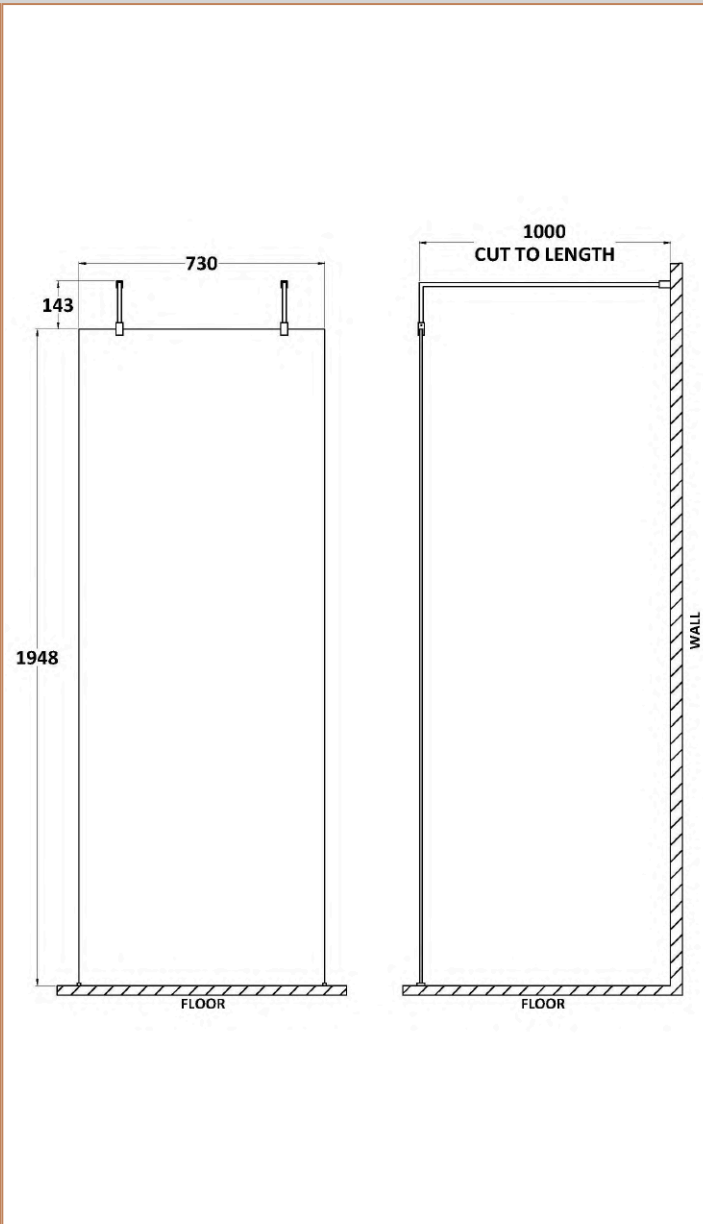

Sales Code: BBPAF076

Barcode: 5056883741368

Brand: Hudson Reed

Description: Hudson Reed 760mm Wetroom Screen With Arms and Feet

Product Dimensions

Product	1950 x 760 x 14mm (H x W x D)
Nett Weight	29.44 kg
Packaged Weight	29.44 kg

Product Details

Country of Origin	China
Product Material	Aluminium
Colour/Finish	Brushed Brass
Style	Contemporary
Easy Clean	Yes
Ce Certified	Yes
Declaration Of Performance	Yes
Easy Fit	No
Enclosure Design	Frameless
Frame Finish	Brushed Brass
Glass Thickness	8 mm
Handles Included	No
Ukca Certified	Yes