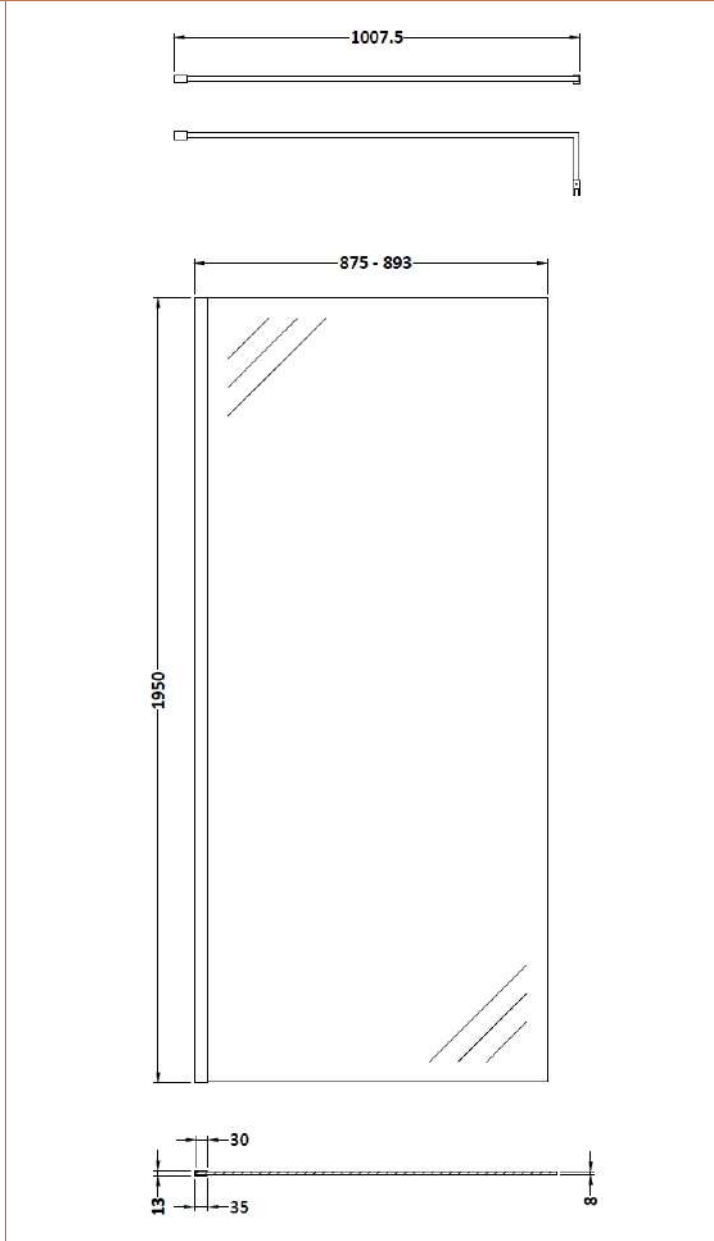

Sales Code: BBPAF090

Description: 900 Wetroom Screen With Arms And H Feet

Packaging Details

Barcode: 5056462624327

Sales Code: WRSB900

Description: Wetroom Screen 900 X1950mm

Product Dimensions

Height (mm):	1950
Width (mm):	900
Depth (mm):	14
Nett Weight (kg):	38.24

Packaging Dimensions

Height (mm):	65
Width (mm):	930
Length (mm):	2010
Gross Weight (kg):	38.24

Packaging Data

Box Colour:	Brown Cardboard Box - Printed
Box Qty:	1
Label Size:	100 x 50
Label Colour:	Not Applicable
Label Qty:	0

Outer Box Dimensions (If Applicable)

Height (mm):	
Width (mm):	
Depth (mm):	
Length (mm):	
Gross Weight (kg):	
Barcode:	5055369007455

Product Details

Country of Origin:	China
Fitting Instruction:	No
CE Approval:	Yes
Profile Material:	Aluminium
Profile Finish:	Polished Chrome
Adjustments (mm):	875mm-893mm
Entry Width (mm):	N/A
Swing In Dim (mm):	N/A
Swing Out Dim (mm):	N/A
Radius (mm):	Not Applicable
Glass Thickness (mm):	8
Easy Fit:	No
Easy Clean:	Yes
Handle Style:	Not Applicable
Handle Material:	Not Applicable
Enclosure Design:	Frameless
Wheel Type:	Not Applicable
Support Bar Included:	Support Bar Included
Extras:	None

Sales Code: FIX025

Description: Wetroom Screen Support Arm

Product Dimensions

Height (mm):	15
Width (mm):	150
Depth (mm):	1000
Nett Weight (kg):	0.67

Packaging Dimensions

Height (mm):	35
Width (mm):	160
Length (mm):	1020
Gross Weight (kg):	0.7