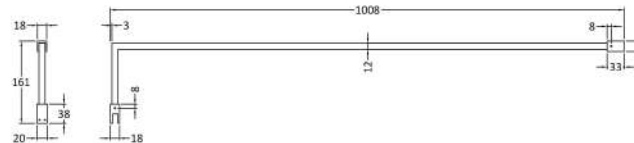

Packaging Dimensions

Height (mm):	65
Width (mm):	930
Length (mm):	2010
Gross Weight (kg):	38.24

Packaging Data

Box Colour:	Brown Cardboard Box - Printed
Box Qty:	1
Label Size:	100 x 50
Label Colour:	Not Applicable
Label Qty:	0

Outer Box Dimensions (If Applicable)

Height (mm):	
Width (mm):	
Depth (mm):	
Length (mm):	
Gross Weight (kg):	
Barcode:	5055369007455

Product Details

Country of Origin:	China
Fitting Instruction:	No
CE Approval:	Yes
Profile Material:	Aluminium
Profile Finish:	Polished Chrome
Adjustments (mm):	875mm-893mm
Entry Width (mm):	N/A
Swing In Dim (mm):	N/A
Swing Out Dim (mm):	N/A
Radius (mm):	Not Applicable
Glass Thickness (mm):	8
Easy Fit:	No
Easy Clean:	Yes
Handle Style:	Not Applicable
Handle Material:	Not Applicable
Enclosure Design:	Frameless
Wheel Type:	Not Applicable
Support Bar Included:	Support Bar Included
Extras:	None

Sales Code: FIX025

Description: Wetroom Screen Support Arm

Product Dimensions

Height (mm):	15
Width (mm):	150
Depth (mm):	1000
Nett Weight (kg):	0.67

Packaging Dimensions

Height (mm):	35
Width (mm):	160
Length (mm):	1020
Gross Weight (kg):	0.7

Packaging Data

Box Colour:	Brown Cardboard Box
Box Qty:	1
Label Size:	100 x 50
Label Colour:	White Label
Label Qty:	1

Outer Box Dimensions (If Applicable)

Height (mm):	
Width (mm):	
Depth (mm):	
Length (mm):	
Gross Weight (kg):	
Barcode:	5056462611884