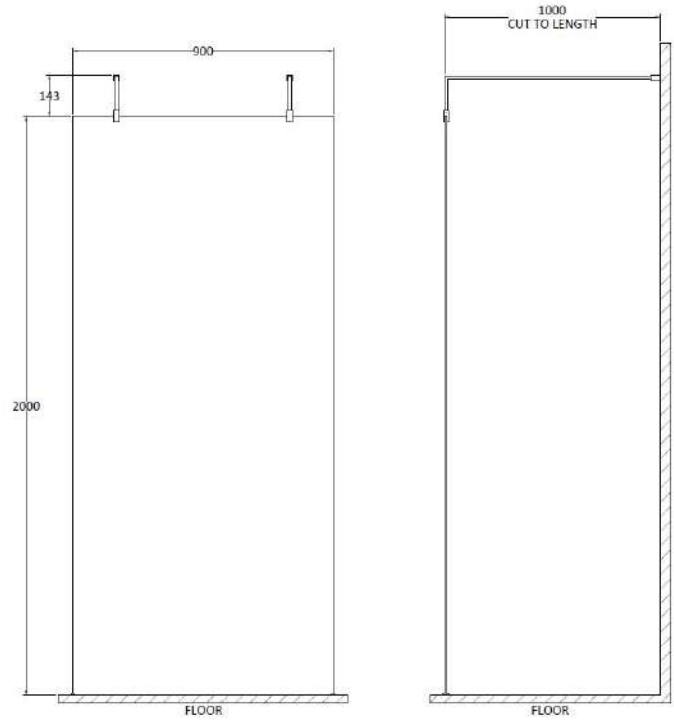

Sales Code: BBPAF090

Description: 900 Wetroom Screen With Arms And H Feet

Packaging Details

Barcode: 5056462624327

Sales Code: WRSB900

Description: Wetroom Screen 900 X1950mm

Product Dimensions

Height (mm):	1950
Width (mm):	900
Depth (mm):	14
Nett Weight (kg):	38.24

Packaging Dimensions

Height (mm):	65
Width (mm):	930
Length (mm):	2010
Gross Weight (kg):	38.24

Packaging Data

Box Colour:	Brown Cardboard Box - Printed
Box Qty:	1
Label Size:	100 x 50
Label Colour:	Not Applicable
Label Qty:	0

Outer Box Dimensions (If Applicable)

Height (mm):	
Width (mm):	
Depth (mm):	
Length (mm):	
Gross Weight (kg):	
Barcode:	5055369007455

Product Details

Country of Origin:	China
Fitting Instruction:	No
CE Approval:	Yes
Profile Material:	Aluminium
Profile Finish:	Polished Chrome
Adjustments (mm):	875mm-893mm
Entry Width (mm):	N/A
Swing In Dim (mm):	N/A
Swing Out Dim (mm):	N/A
Radius (mm):	Not Applicable
Glass Thickness (mm):	8
Easy Fit:	No
Easy Clean:	Yes
Handle Style:	Not Applicable
Handle Material:	Not Applicable
Enclosure Design:	Frameless
Wheel Type:	Not Applicable
Support Bar Included:	Support Bar Included
Extras:	None

Sales Code: FIX025

Description: Wetroom Screen Support Arm

Product Dimensions

Height (mm):	15
Width (mm):	150
Depth (mm):	1000
Nett Weight (kg):	0.67

Packaging Dimensions

Height (mm):	35
Width (mm):	160
Length (mm):	1020
Gross Weight (kg):	0.7