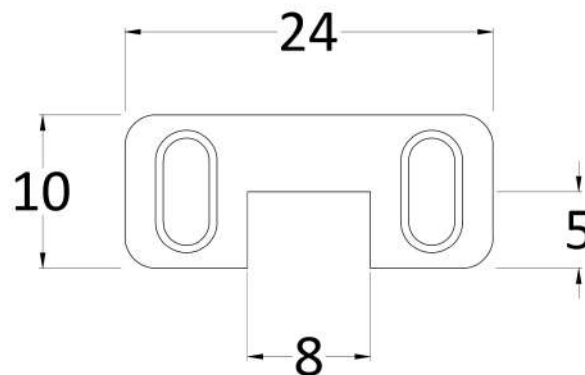

Sales Code: WRSF017

Description: Wetroom Screen Horseshoe Support Foot

Product Dimensions

Height (mm):	45
Width (mm):	45
Depth (mm):	25
Nett Weight (kg):	0.16

Packaging Dimensions

Height (mm):	45
Width (mm):	30
Length (mm):	44
Gross Weight (kg):	0.16

Packaging Data

Box Colour:	White Cardboard Box
Box Qty:	1
Label Size:	100 x 50
Label Colour:	White Label
Label Qty:	1

Outer Box Dimensions (If Applicable)

Height (mm):	360
Width (mm):	270
Depth (mm):	
Length (mm):	
Gross Weight (kg):	
Barcode:	5056462620701

Product Details

Country of Origin:	China
Fitting Instruction:	No
CE Approval:	N/A
Profile Material:	Brass
Profile Finish:	Brushed Brass
Adjustments (mm):	N/A
Entry Width (mm):	N/A
Swing In Dim (mm):	N/A
Swing Out Dim (mm):	N/A
Radius (mm):	Not Applicable
Glass Thickness (mm):	
Easy Fit:	Not Applicable
Easy Clean:	Not Applicable
Handle Style:	Not Applicable
Handle Material:	Not Applicable
Enclosure Design:	Not Applicable
Wheel Type:	Not Applicable
Support Bar Included:	Support Bar Not Included
Extras:	None