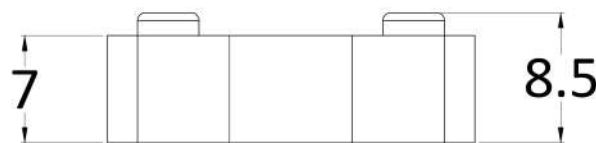

Sales Code: WRSF017

Description: Wetroom Screen Horseshoe Support Foot

Product Dimensions

Height (mm):	45
Width (mm):	45
Depth (mm):	25
Nett Weight (kg):	0.16

Packaging Dimensions

Height (mm):	45
Width (mm):	30
Length (mm):	44
Gross Weight (kg):	0.16

Packaging Data

Box Colour:	White Cardboard Box
Box Qty:	1
Label Size:	100 x 50
Label Colour:	White Label
Label Qty:	1

Outer Box Dimensions (If Applicable)

Height (mm):	360
Width (mm):	270
Depth (mm):	
Length (mm):	
Gross Weight (kg):	
Barcode:	5056462620701

Product Details

Country of Origin:	China
Fitting Instruction:	No
CE Approval:	N/A
Profile Material:	Brass
Profile Finish:	Brushed Brass
Adjustments (mm):	N/A
Entry Width (mm):	N/A
Swing In Dim (mm):	N/A
Swing Out Dim (mm):	N/A
Radius (mm):	Not Applicable
Glass Thickness (mm):	
Easy Fit:	Not Applicable
Easy Clean:	Not Applicable
Handle Style:	Not Applicable
Handle Material:	Not Applicable
Enclosure Design:	Not Applicable
Wheel Type:	Not Applicable
Support Bar Included:	Support Bar Not Included
Extras:	None