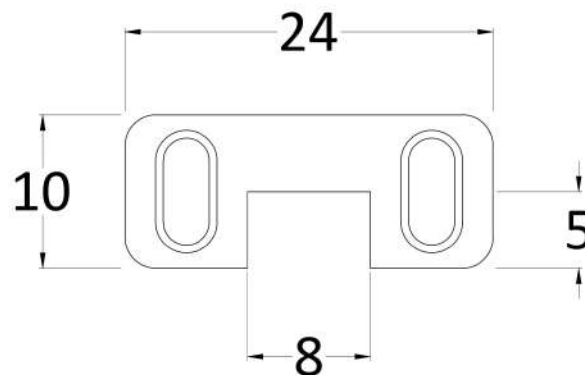

### Outer Box Dimensions (If Applicable)

Height (mm):	
Width (mm):	
Depth (mm):	
Length (mm):	
Gross Weight (kg):	
Barcode:	5055369007462

### Product Dimensions

Height (mm):	15
Width (mm):	150
Depth (mm):	1000
Nett Weight (kg):	0.67

### Outer Box Dimensions (If Applicable)

Height (mm):	
Width (mm):	
Depth (mm):	
Length (mm):	
Gross Weight (kg):	
Barcode:	5056462611884

### Product Dimensions

Height (mm):	45
Width (mm):	45
Depth (mm):	25
Nett Weight (kg):	0.16