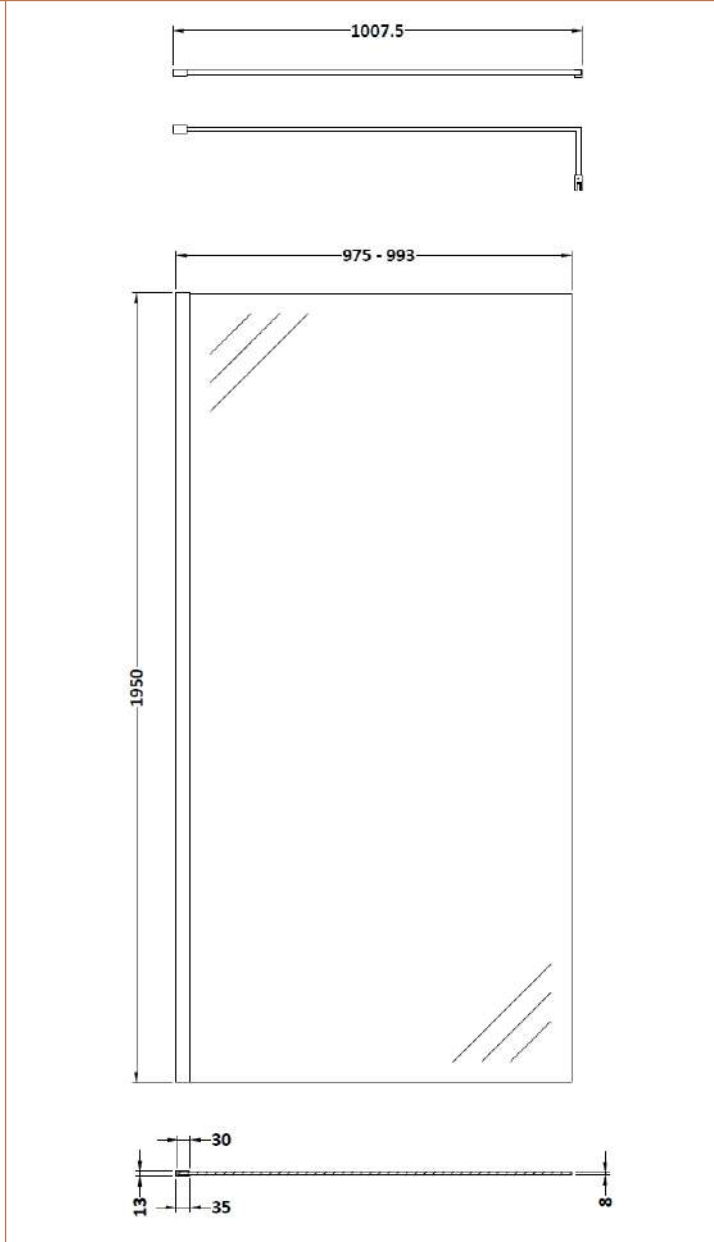

### Product Dimensions

Height (mm):	1950
Width (mm):	1000
Depth (mm):	14
Nett Weight (kg):	42.4

### Packaging Dimensions

Height (mm):	65
Width (mm):	1085
Length (mm):	2010
Gross Weight (kg):	42.4

### Product Dimensions

Height (mm):	15
Width (mm):	150
Depth (mm):	1000
Nett Weight (kg):	0.67

### Packaging Dimensions

Height (mm):	35
Width (mm):	160
Length (mm):	1020
Gross Weight (kg):	0.7