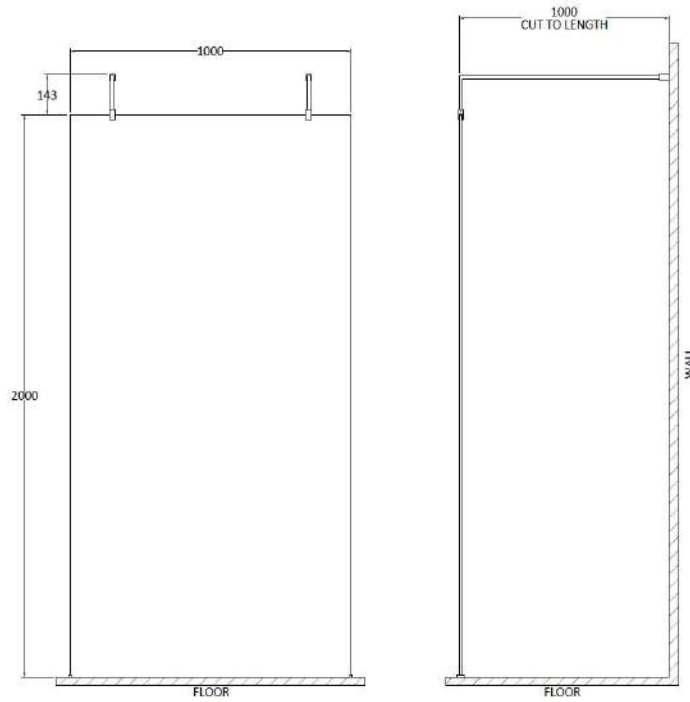

Sales Code: BBPAF10

Description: 1000 Wetroom Screen With Arms And H Feet

Packaging Details

Barcode: 5056462624334