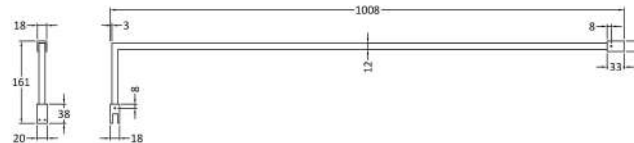

### Product Dimensions

Height (mm):	1950
Width (mm):	1000
Depth (mm):	14
Nett Weight (kg):	42.4

### Outer Box Dimensions (If Applicable)

Height (mm):	
Width (mm):	
Depth (mm):	
Length (mm):	
Gross Weight (kg):	
Barcode:	5055369007462

### Product Details

Country of Origin:	China
Fitting Instruction:	No
CE Approval:	Yes
Profile Material:	Aluminium
Profile Finish:	Polished Chrome
Adjustments (mm):	975mm-993mm
Entry Width (mm):	N/A
Swing In Dim (mm):	N/A
Swing Out Dim (mm):	N/A
Radius (mm):	Not Applicable
Glass Thickness (mm):	8
Easy Fit:	No
Easy Clean:	Yes
Handle Style:	Not Applicable
Handle Material:	Not Applicable
Enclosure Design:	Frameless
Wheel Type:	Not Applicable
Support Bar Included:	Support Bar Included
Extras:	None

### Product Dimensions

Height (mm):	15
Width (mm):	150
Depth (mm):	1000
Nett Weight (kg):	0.67