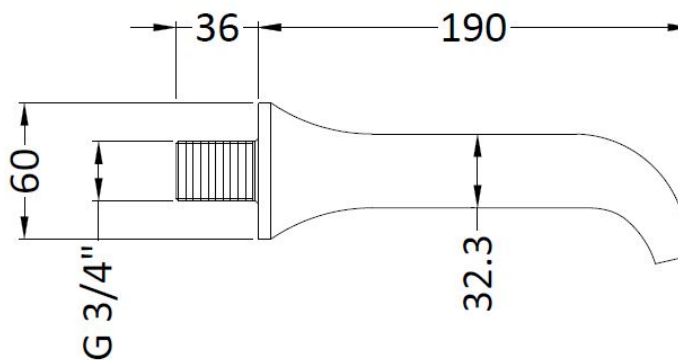

Sales Code: BC300

Description: Topaz Bath Spout

Product Dimensions

| | |
|-------------------|-----|
| Height (mm): | 60 |
| Width (mm): | 60 |
| Depth (mm): | 190 |
| Length (mm): | |
| Nett Weight (kg): | 1 |

Packaging Dimensions

| | |
|--------------------|-----|
| Height (mm): | 75 |
| Width (mm): | 85 |
| Depth (mm): | 280 |
| Gross Weight (kg): | 1 |

Packaging Data

| | |
|---------------|---------------------|
| Box Colour: | Brown Cardboard Box |
| Box Qty: | 1 |
| Label Size: | 100 x 50 |
| Label Colour: | White Label |
| Label Qty: | 1 |

Outer Box Dimensions (If Applicable)

| | |
|--------------------|---------------|
| Height (mm): | |
| Width (mm): | |
| Depth (mm): | |
| Length (mm): | |
| Gross Weight (kg): | |
| Barcode: | 5056462654409 |

| | | | | | |
|------------------------------|----------|----------|--------|--------|--------|
| Flow Rates: (Litres Per Min) | 0.1 bar: | 0.5 bar: | 1 bar: | 2 bar: | 3 bar: |
| Pipe Size: | 3/4" | | | | |
| Pipe Centres: | N/A | | | | |