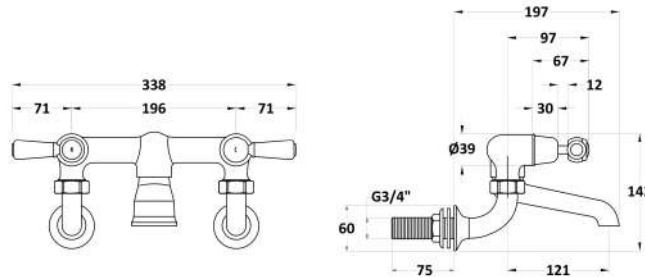

Sales Code: BC303DLWM

Description: Wall Mount Bath Filler Dome Lever

Product Dimensions

Height (mm):	142
Width (mm):	338
Depth (mm):	217
Length (mm):	
Nett Weight (kg):	2.3

Packaging Dimensions

Height (mm):	125
Width (mm):	250
Depth (mm):	200
Gross Weight (kg):	2.3

Packaging Data

Box Colour:	White Cardboard Box
Box Qty:	1
Label Size:	100 x 50
Label Colour:	White Label
Label Qty:	1

Outer Box Dimensions (If Applicable)

Height (mm):	200
Width (mm):	250
Depth (mm):	125

Length (mm):	
Gross Weight (kg):	
Barcode:	5056211853121

Product Details

Country of Origin:	China
Fitting Instruction:	No
Product Material:	Brass
Control Type:	Manual
Waste Included:	Waste Not Included
Waste Type:	Not Applicable
WRAS Approval:	No
Approval No:	N/A
Valve/Cartridge Type:	1/4 Turn Ceramic Disc
Colour/Finish:	Chrome
Mount Type:	Wall
Operating Pressure (bar):	0.2
Flow Rates: (Litres Per Min)	0.1 bar: 10 0.5 bar: 36.2 1 bar: 53 2 bar: 75.7 3 bar: 92
Pipe Size:	22 mm (3/4" Bsp)
Pipe Centres:	196mm