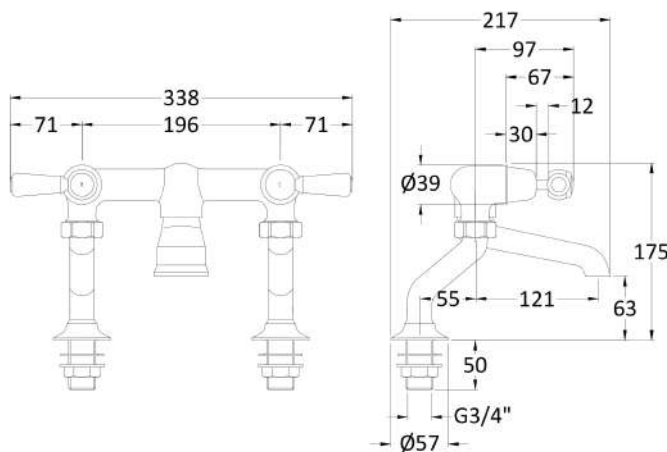

Sales Code: BC303DL

Description: Deck Mount Bath Filler Dome Lever

Product Dimensions

Height (mm):	175
Width (mm):	338
Depth (mm):	217
Length (mm):	
Nett Weight (kg):	2.3

Packaging Dimensions

Height (mm):	125
Width (mm):	250
Depth (mm):	200
Gross Weight (kg):	2.3

Packaging Data

Box Colour:	White Cardboard Box
Box Qty:	1
Label Size:	100 x 50
Label Colour:	White Label
Label Qty:	1

Outer Box Dimensions (If Applicable)

Height (mm):	200
Width (mm):	250
Depth (mm):	125
Length (mm):	

Gross Weight (kg):	
Barcode:	5056211853084

Product Details

Country of Origin:	China
Fitting Instruction:	No
Product Material:	Brass
Control Type:	Manual
Waste Included:	Waste Not Included
Waste Type:	Not Applicable
WRAS Approval:	No
Approval No:	N/A
Valve/Cartridge Type:	1/4 Turn Ceramic Disc
Colour/Finish:	Chrome
Mount Type:	Deck
Operating Pressure (bar):	0.2

Flow Rates: (Litres Per Min)	0.1 bar: 10	0.5 bar: 36.2	1 bar: 53	2 bar: 75.7	3 bar: 92
Pipe Size:	22 mm (3/4" Bsp)				
Pipe Centres:	90-300mm				