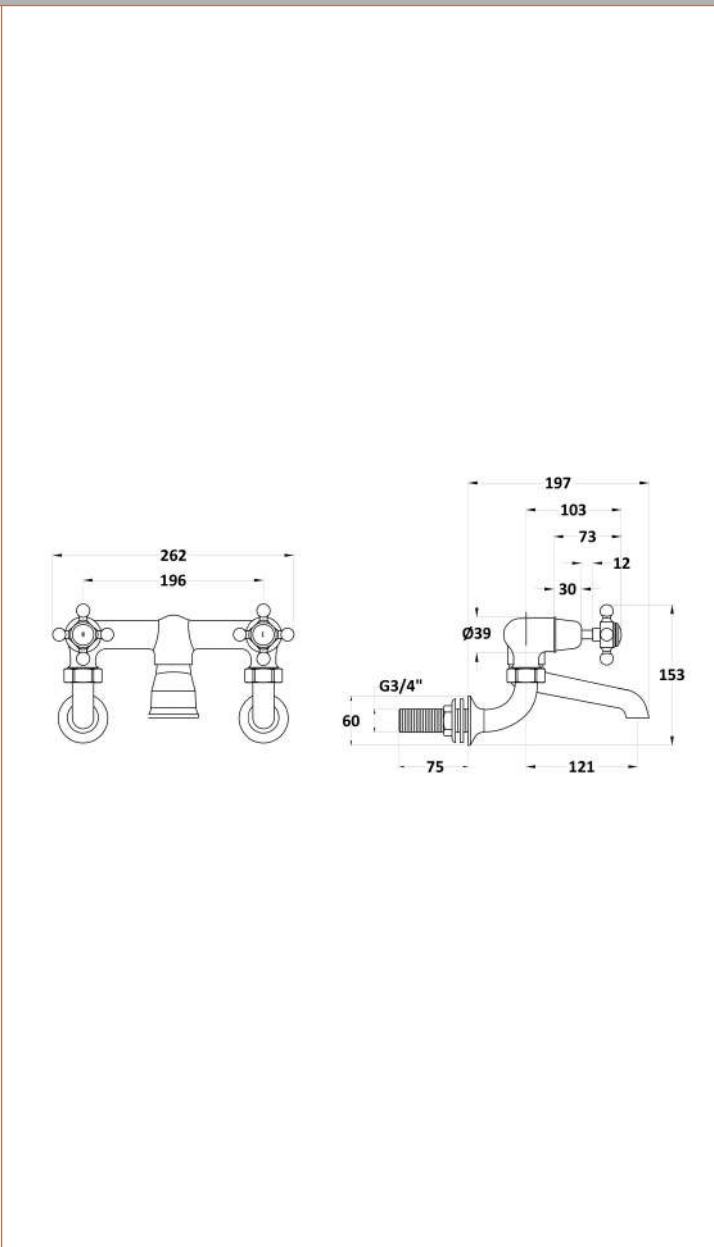

Sales Code: BC303DXWM

Description: Wall Mount Bath Filler Dome Crosshead

Product Dimensions

Height (mm):	142
Width (mm):	262
Depth (mm):	217
Length (mm):	
Nett Weight (kg):	2.3

Packaging Dimensions

Height (mm):	125
Width (mm):	250
Depth (mm):	200
Gross Weight (kg):	2.3

Packaging Data

Box Colour:	White Cardboard Box
Box Qty:	1
Label Size:	100 x 50
Label Colour:	White Label
Label Qty:	1

Outer Box Dimensions (If Applicable)

Height (mm):	200
Width (mm):	250
Depth (mm):	125
Length (mm):	
Gross Weight (kg):	
Barcode:	5056211853138

Product Details

Country of Origin:	China
Fitting Instruction:	No
Product Material:	Brass
Control Type:	Manual
Waste Included:	Waste Not Included
Waste Type:	Not Applicable
WRAS Approval:	No
Approval No:	N/A
Valve/Cartridge Type:	1/4 Turn Ceramic Disc
Colour/Finish:	Chrome
Mount Type:	Wall
Operating Pressure (bar):	0.2
Flow Rates: (Litres Per Min)	0.1 bar: 10 0.5 bar: 36.2 1 bar: 53 2 bar: 75.7 3 bar: 92
Pipe Size:	22 mm (3/4" Bsp)
Pipe Centres:	196mm