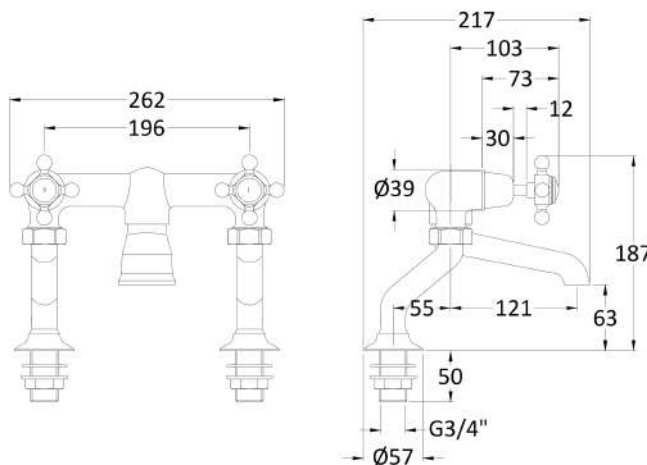

**Sales Code:** BC303DX

**Description:** Deck Mount Bath Filler Dome Crosshead

**Product Dimensions**

Height (mm):	187
Width (mm):	262
Depth (mm):	217
Length (mm):	
Nett Weight (kg):	2.3

**Packaging Dimensions**

Height (mm):	125
Width (mm):	250
Depth (mm):	200
Gross Weight (kg):	2.3

**Packaging Data**

Box Colour:	White Cardboard Box
Box Qty:	1
Label Size:	100 x 50
Label Colour:	White Label
Label Qty:	1

**Outer Box Dimensions (If Applicable)**

Height (mm):	200
Width (mm):	250
Depth (mm):	125
Length (mm):	
Gross Weight (kg):	
Barcode:	5056211853091

**Product Details**

Country of Origin:	China
Fitting Instruction:	No
Product Material:	Brass
Control Type:	Manual
Waste Included:	Waste Not Included
Waste Type:	Not Applicable
WRAS Approval:	No
Approval No:	N/A
Valve/Cartridge Type:	1/4 Turn Ceramic Disc
Colour/Finish:	Chrome
Mount Type:	Deck
Operating Pressure (bar):	0.2

Flow Rates: (Litres Per Min)	0.1 bar: 10	0.5 bar: 36.2	1 bar: 53	2 bar: 75.7	3 bar: 92
Pipe Size:	22 mm (3/4" Bsp)				
Pipe Centres:	90-300mm				