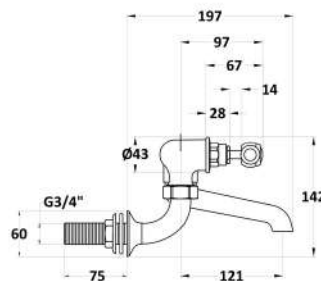

**Sales Code:** BC303HLWM

**Description:** Wall Mount Bath Filler Hex Lever

### Product Dimensions

Height (mm):	142
Width (mm):	338
Depth (mm):	217
Length (mm):	
Nett Weight (kg):	2.3

### Packaging Dimensions

Height (mm):	125
Width (mm):	250
Depth (mm):	200
Gross Weight (kg):	2.3

### Outer Box Dimensions (If Applicable)

Height (mm):	200
Width (mm):	250
Depth (mm):	125
Length (mm):	
Gross Weight (kg):	
Barcode:	5056211853145