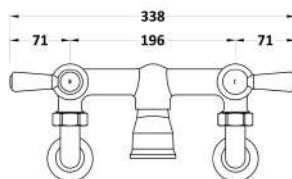

### Product Dimensions

Height (mm):	142
Width (mm):	338
Depth (mm):	217
Length (mm):	
Nett Weight (kg):	2.3

### Packaging Dimensions

Height (mm):	125
Width (mm):	250
Depth (mm):	200
Gross Weight (kg):	2.3

### Outer Box Dimensions (If Applicable)

Height (mm):	200
Width (mm):	250
Depth (mm):	125
Length (mm):	
Gross Weight (kg):	
Barcode:	5056211853145

Flow Rates: (Litres Per Min)	0.1 bar: 10	0.5 bar: 36.2	1 bar: 53	2 bar: 75.7	3 bar: 92
Pipe Size:	22 mm (3/4" Bsp)				
Pipe Centres:	196mm				