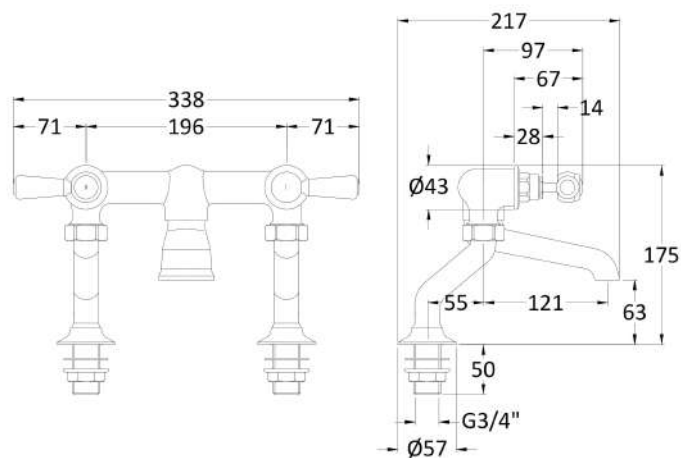

### Product Dimensions

Height (mm):	175
Width (mm):	338
Depth (mm):	217
Length (mm):	
Nett Weight (kg):	2.3

### Packaging Dimensions

Height (mm):	125
Width (mm):	250
Depth (mm):	200
Gross Weight (kg):	2.3

### Outer Box Dimensions (If Applicable)

Height (mm):	200
Width (mm):	250
Depth (mm):	125
Length (mm):	

Flow Rates: (Litres Per Min) 0.1 bar: 10 0.5 bar: 36.2 1 bar: 53 2 bar: 75.7 3 bar: 92

Pipe Size: 22 mm (3/4" Bsp)

Pipe Centres: 90-300mm