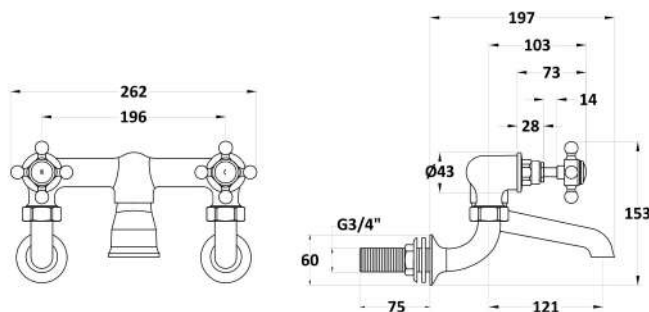

Sales Code: BC303HXWM

Description: Wall Mount Bath Filler Hex Crosshead

Product Dimensions

Height (mm):	142
Width (mm):	262
Depth (mm):	217
Length (mm):	
Nett Weight (kg):	2.3

Packaging Dimensions

Height (mm):	125
Width (mm):	250
Depth (mm):	200
Gross Weight (kg):	2.3

Packaging Data

Box Colour:	White Cardboard Box
Box Qty:	1
Label Size:	100 x 50
Label Colour:	White Label
Label Qty:	1

Outer Box Dimensions (If Applicable)

Height (mm):	200
Width (mm):	250
Depth (mm):	125
Length (mm):	
Gross Weight (kg):	
Barcode:	5056211853152

Product Details

Country of Origin:	China
Fitting Instruction:	No
Product Material:	Brass
Control Type:	Manual
Waste Included:	Waste Not Included
Waste Type:	Not Applicable
WRAS Approval:	No
Approval No:	N/A
Valve/Cartridge Type:	1/4 Turn Ceramic Disc
Colour/Finish:	Chrome
Mount Type:	Wall
Operating Pressure (bar):	0.2
Flow Rates: (Litres Per Min)	0.1 bar: 10 0.5 bar: 36.2 1 bar: 53 2 bar: 75.7 3 bar: 92
Pipe Size:	22 mm (3/4" Bsp)
Pipe Centres:	196mm