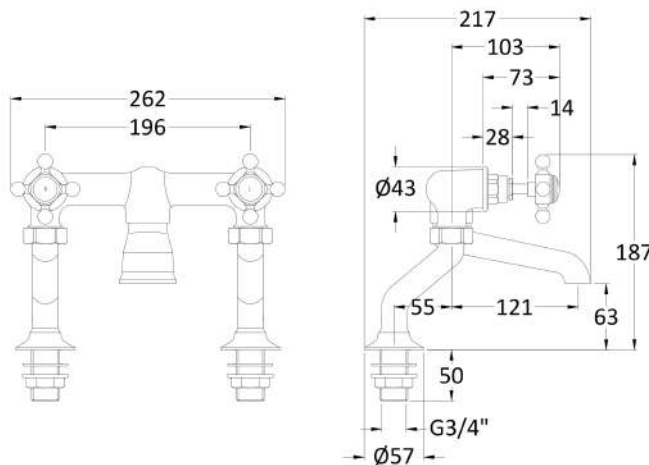

**Sales Code:** BC303HX

**Description:** Deck Mount Bath Filler Hex Crosshead

**Product Dimensions**

Height (mm):	187
Width (mm):	262
Depth (mm):	217
Length (mm):	
Nett Weight (kg):	2.3

**Packaging Dimensions**

Height (mm):	125
Width (mm):	250
Depth (mm):	200
Gross Weight (kg):	2.3

**Packaging Data**

Box Colour:	White Cardboard Box
Box Qty:	1
Label Size:	100 x 50
Label Colour:	White Label
Label Qty:	1

**Outer Box Dimensions (If Applicable)**

Height (mm):	200
Width (mm):	250
Depth (mm):	125
Length (mm):	
Gross Weight (kg):	
Barcode:	5056211853114

**Product Details**

Country of Origin:	China
Fitting Instruction:	No
Product Material:	Brass
Control Type:	Manual
Waste Included:	Waste Not Included
Waste Type:	Not Applicable
WRAS Approval: No	Approval No: N/A
Valve/Cartridge Type:	1/4 Turn Ceramic Disc
Colour/Finish:	Chrome
Mount Type:	Deck
Operating Pressure (bar):	0.2

Flow Rates: (Litres Per Min)	0.1 bar: 10	0.5 bar: 36.2	1 bar: 53	2 bar: 75.7	3 bar: 92
Pipe Size:	22 mm (3/4" Bsp)				
Pipe Centres:	90-300mm				