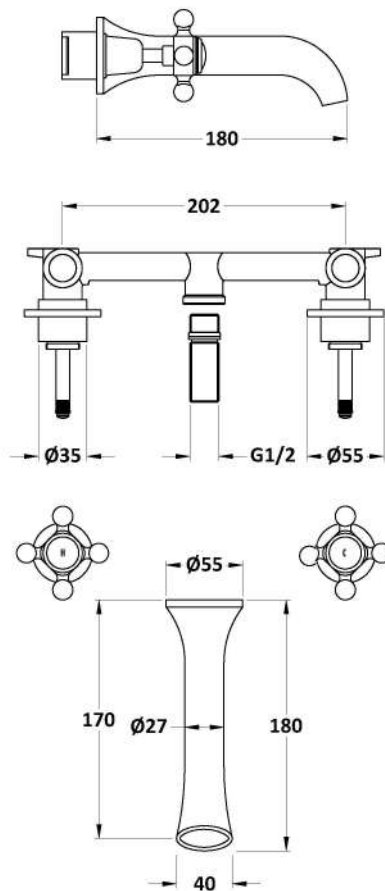

Sales Code: BC317DX

Description: Wall Mount 3Th Basin Tap Dome Crosshead

Product Dimensions

Height (mm):	55
Width (mm):	
Depth (mm):	180
Length (mm):	
Nett Weight (kg):	2

Packaging Dimensions

Height (mm):	65
Width (mm):	350
Depth (mm):	213
Gross Weight (kg):	2

Packaging Data

Box Colour:	White Cardboard Box
Box Qty:	1
Label Size:	100 x 50
Label Colour:	White Label
Label Qty:	1

Outer Box Dimensions (If Applicable)

Height (mm):	
Width (mm):	
Depth (mm):	
Length (mm):	
Gross Weight (kg):	
Barcode:	5056211853176

Product Details

Country of Origin:	China
Fitting Instruction:	No
Product Material:	Brass
Control Type:	Manual
Waste Included:	Waste Not Included
Waste Type:	Not Applicable
WRAS Approval:	No
Approval No:	N/A
Valve/Cartridge Type:	1/4 Turn Ceramic Disc
Colour/Finish:	Chrome
Mount Type:	Wall
Operating Pressure (bar):	0.1
Flow Rates: (Litres Per Min)	0.1 bar: 8 0.5 bar: 19.3 1 bar: 27.5 2 bar: 39.4 3 bar: 47.8
Pipe Size:	15 mm
Pipe Centres:	N/A